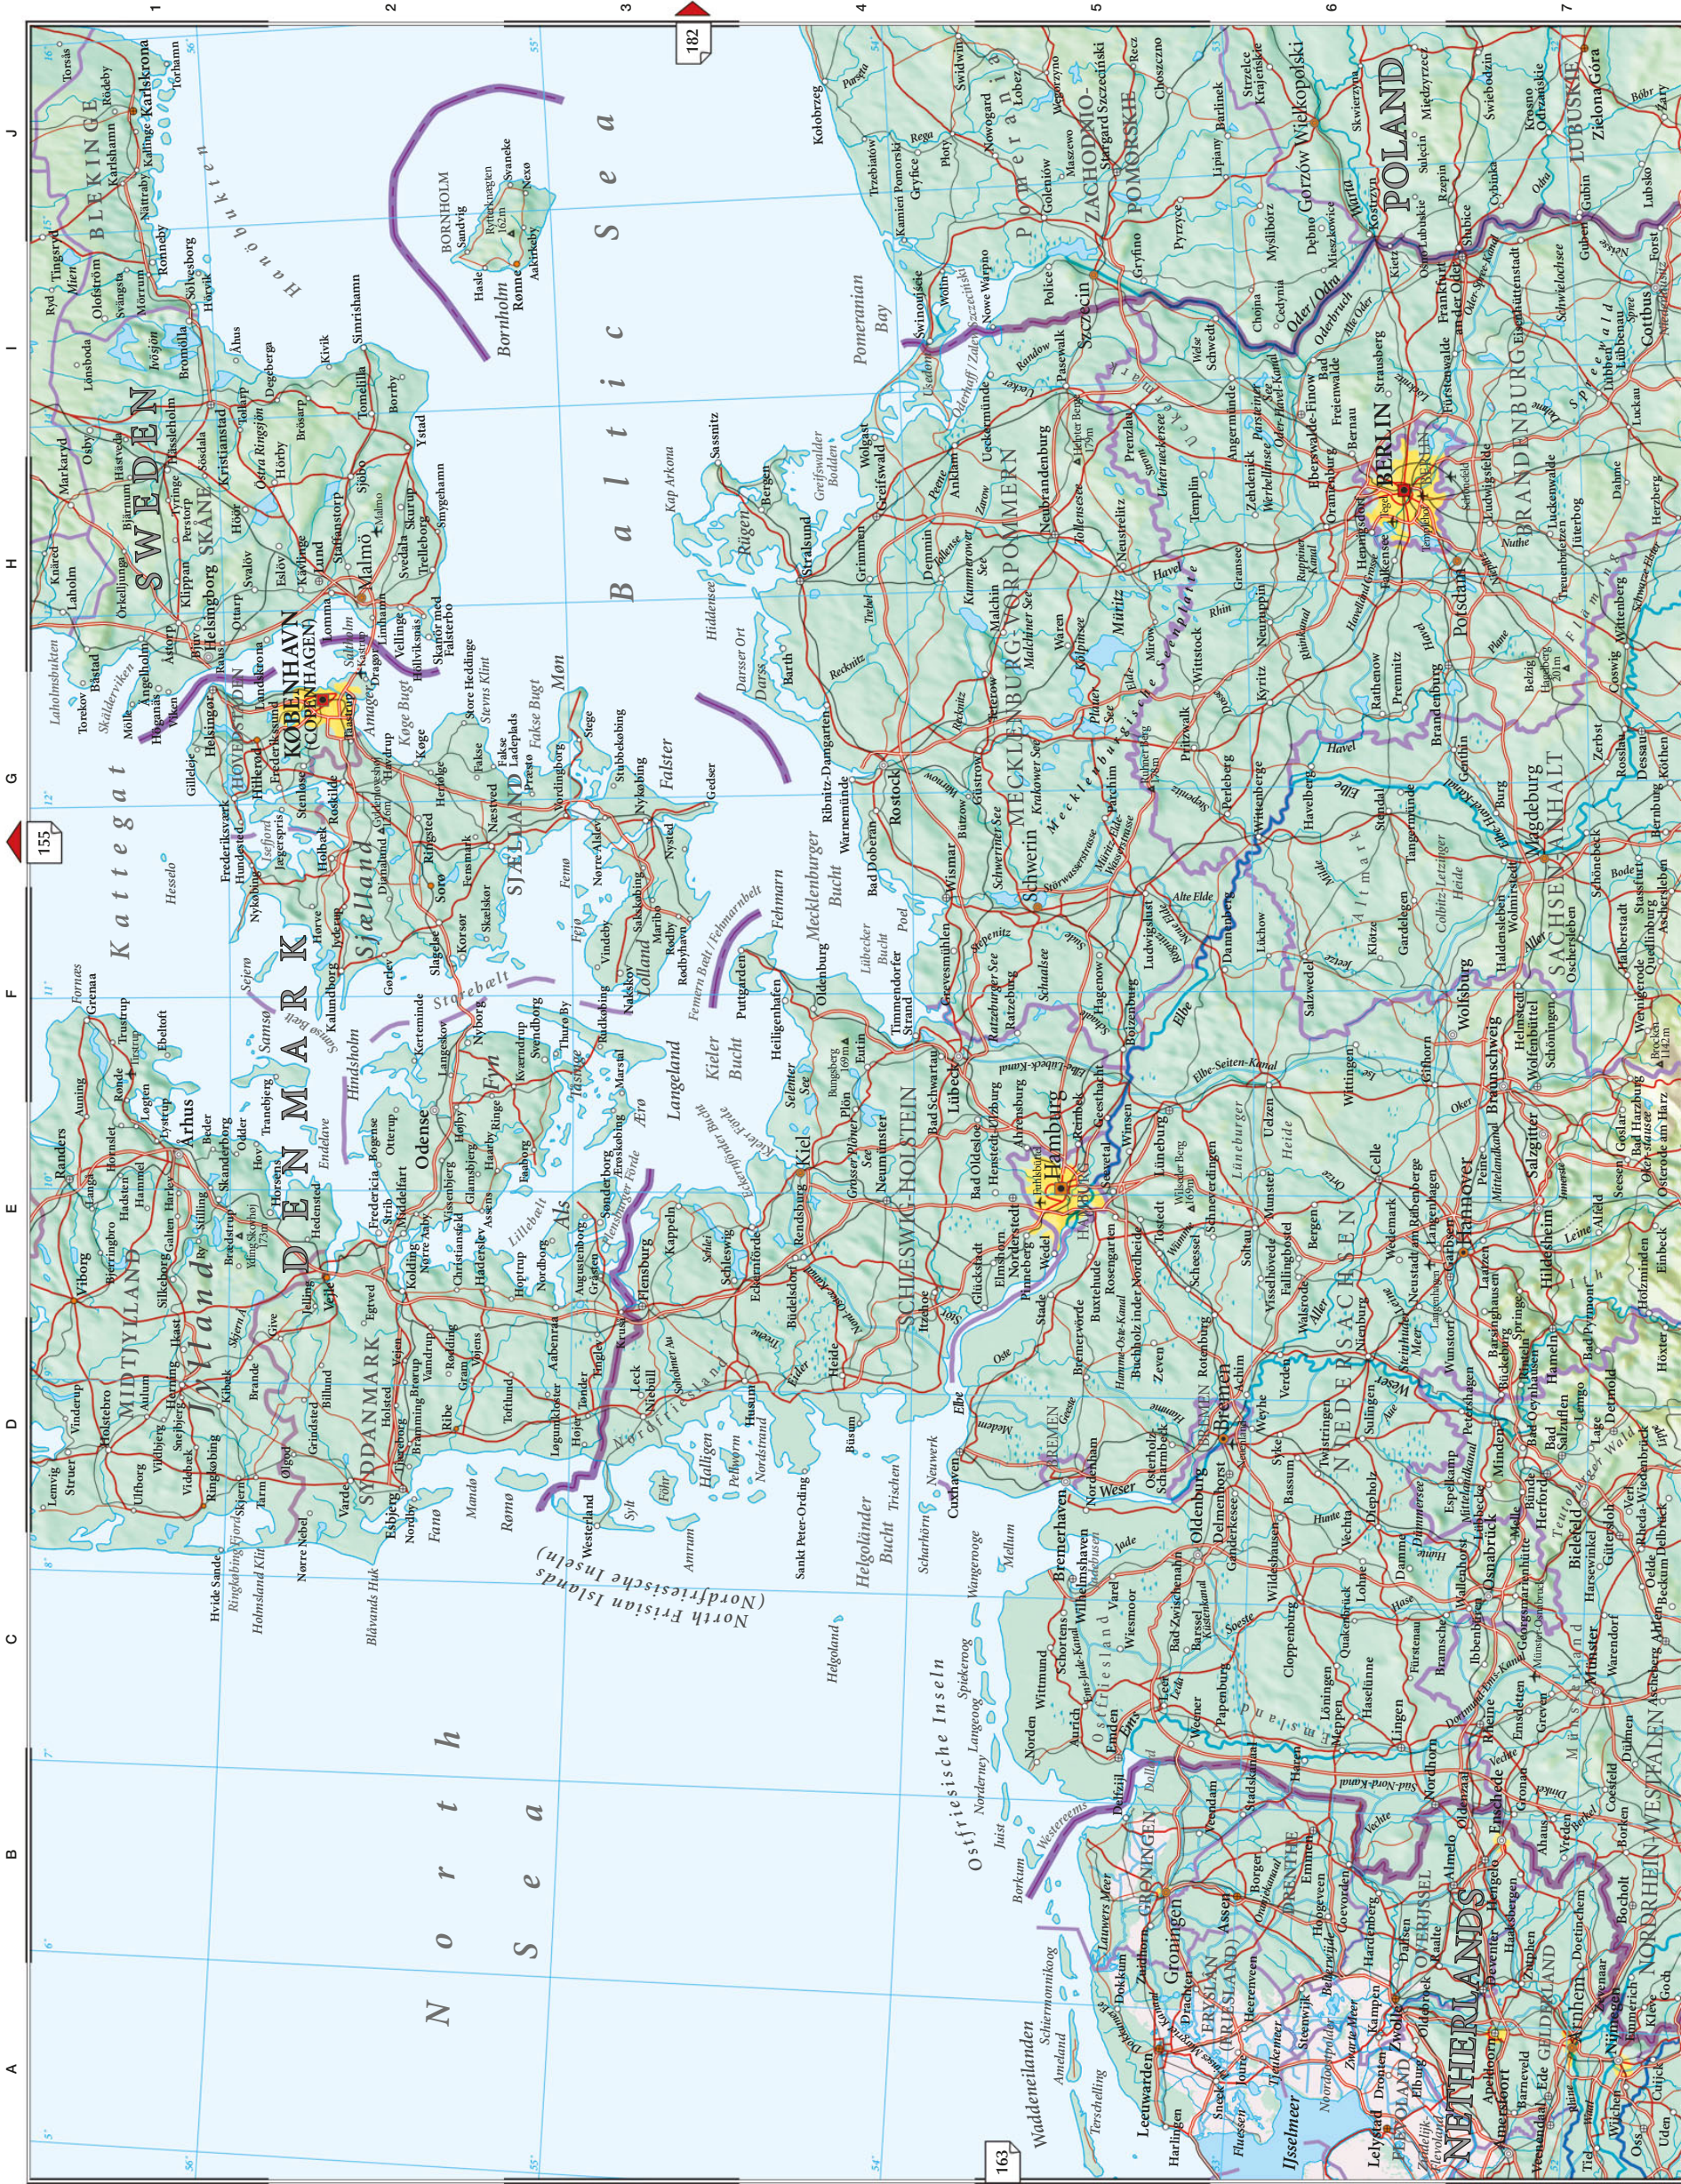

# The Italian Peninsula

Scale 1:3,000,000  
(projection: Lambert Conformal Conic)

Population

- above 5 million
- 1 million to 5 million
- 500,000 to 1 million
- 100,000 to 500,000
- 50,000 to 100,000
- 10,000 to 50,000
- below 10,000

# The Alpine States & Northern Italy

EUROPE

176

Scale 1:2,100,000

(projection: Lambert Conformal Conic)

Population

- above 5 million
- 1 million to 5 million
- 500,000 to 1 million
- 100,000 to 500,000
- 50,000 to 100,000
- 10,000 to 50,000
- below 10,000

EUROPE

177

# Germany

1

2

3

4

5

6

7