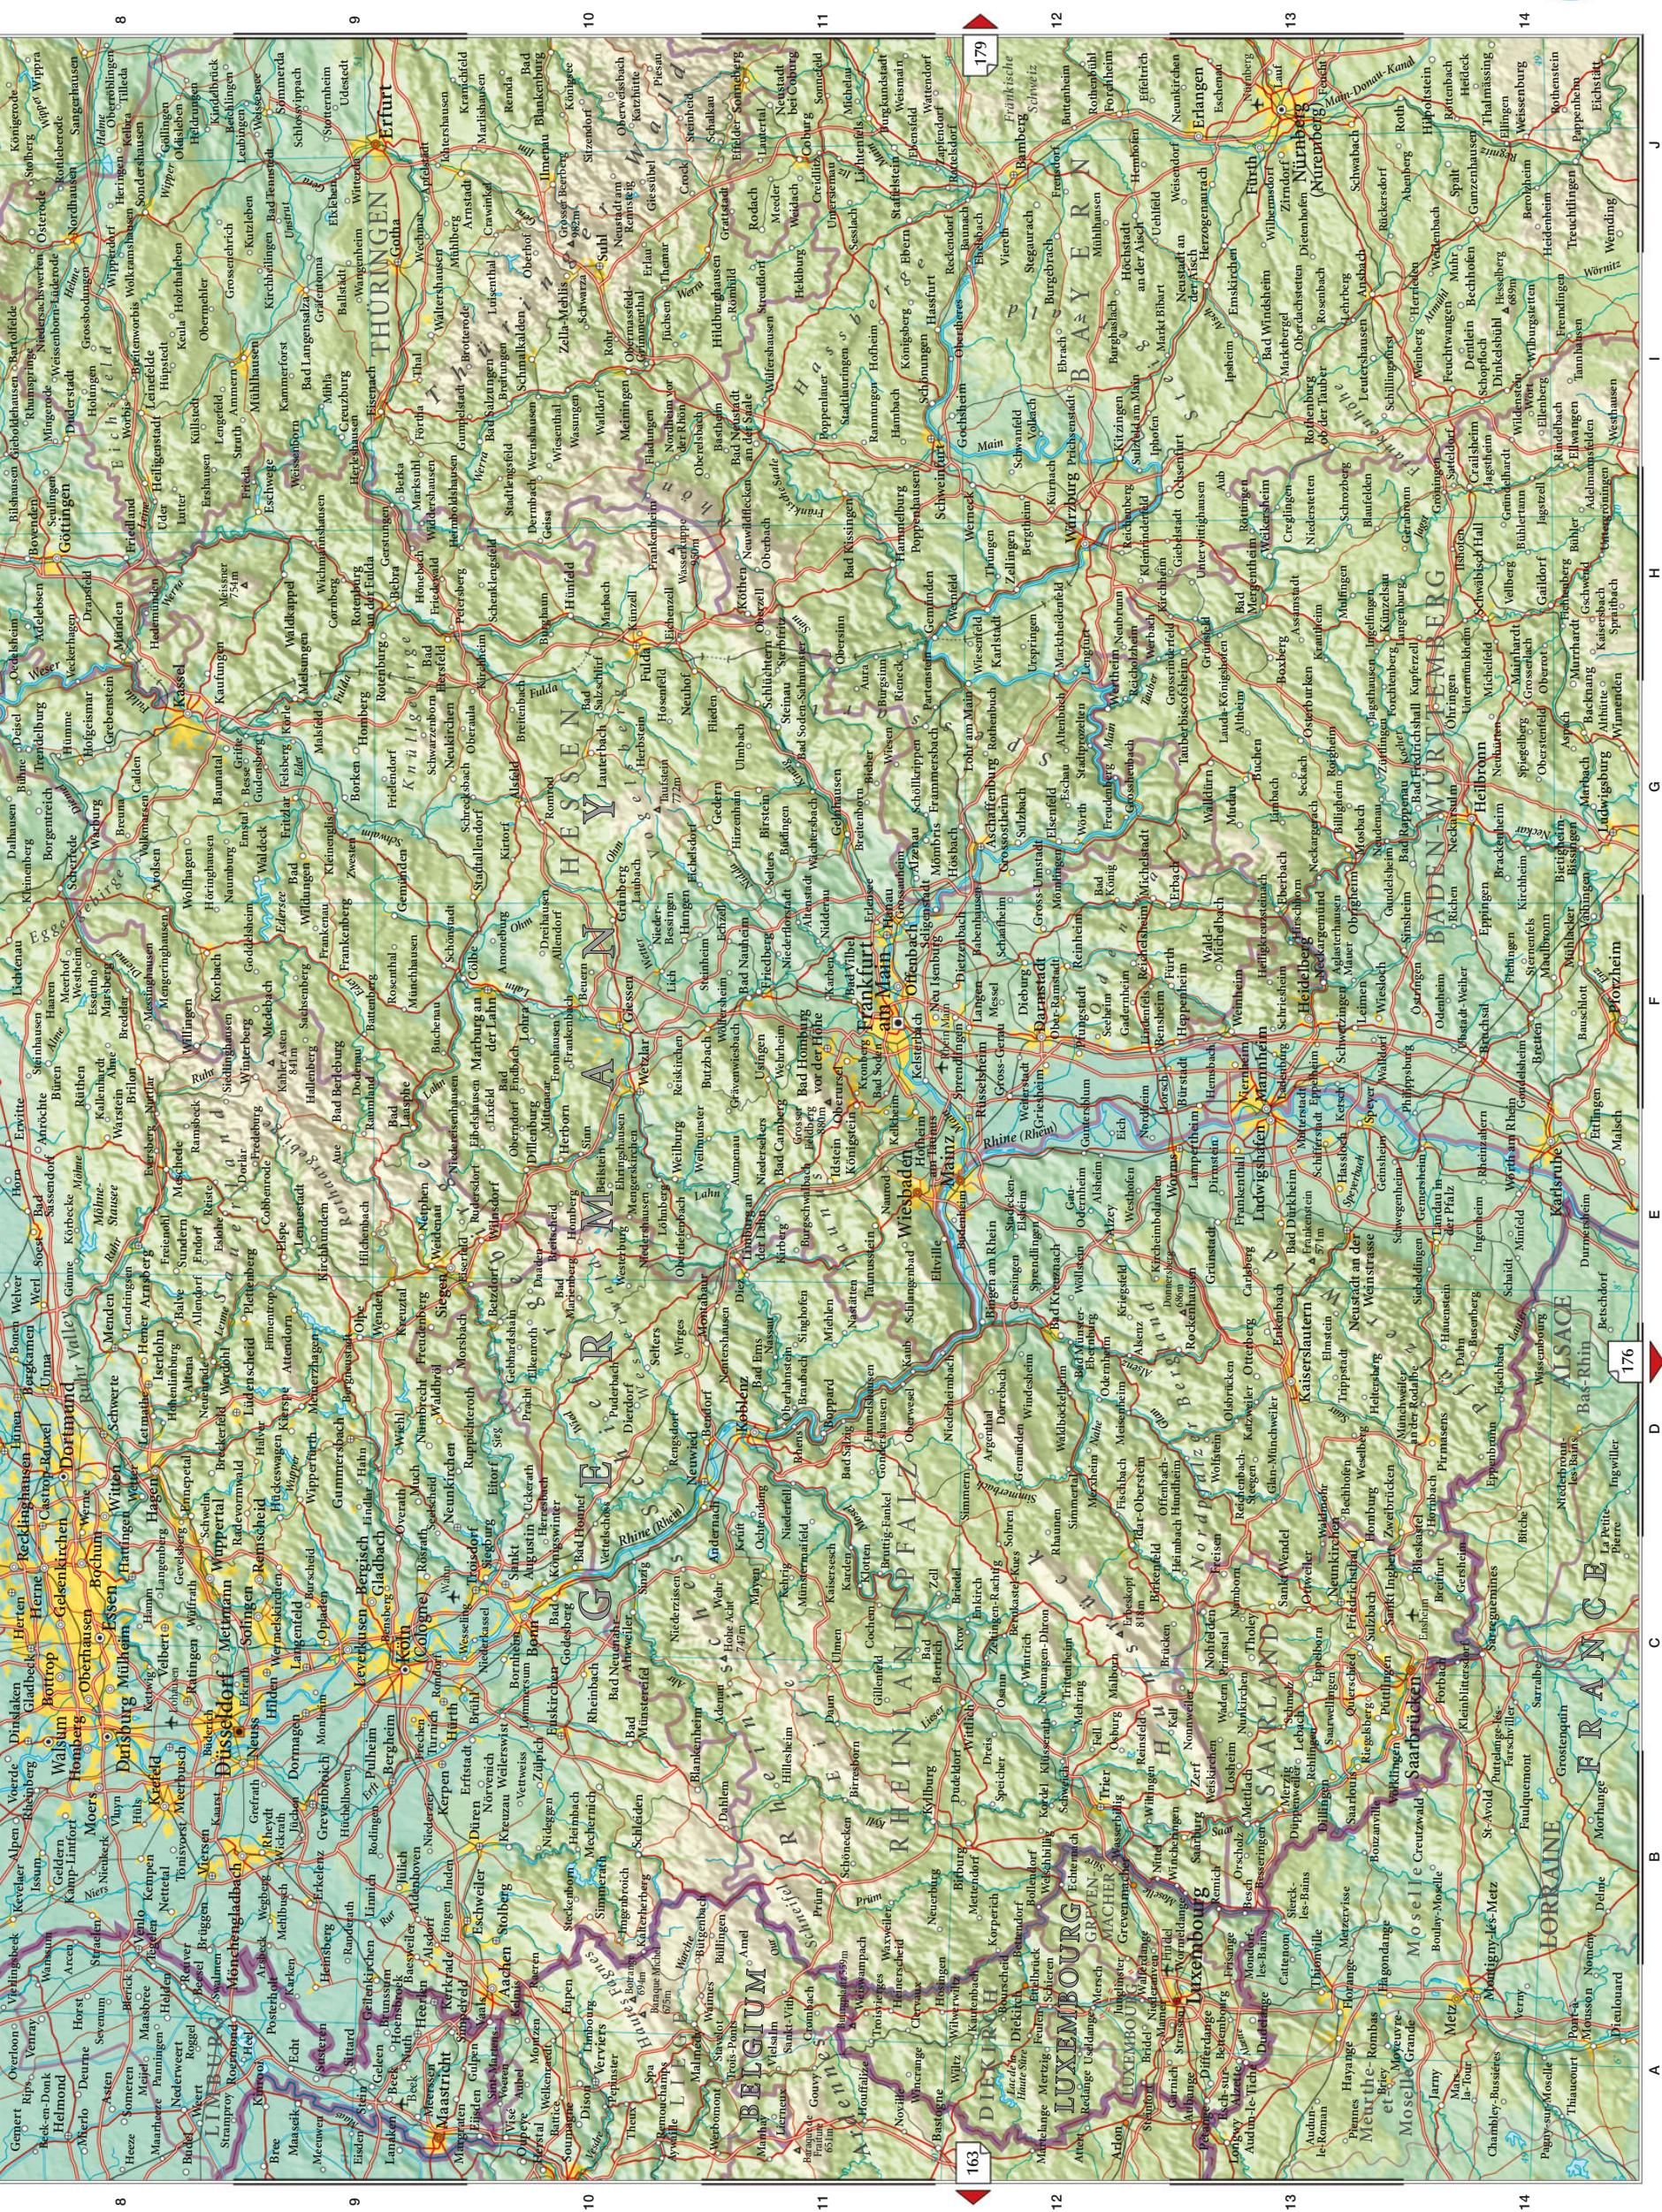

# Rhineland & Hamburg

Scale 1:1,200,000  
(projection: Lambert Conformal Conic)

Population

- above 5 million
- 1 million to 5 million
- 500,000 to 1 million
- 100,000 to 500,000
- 50,000 to 100,000
- 10,000 to 50,000
- below 10,000