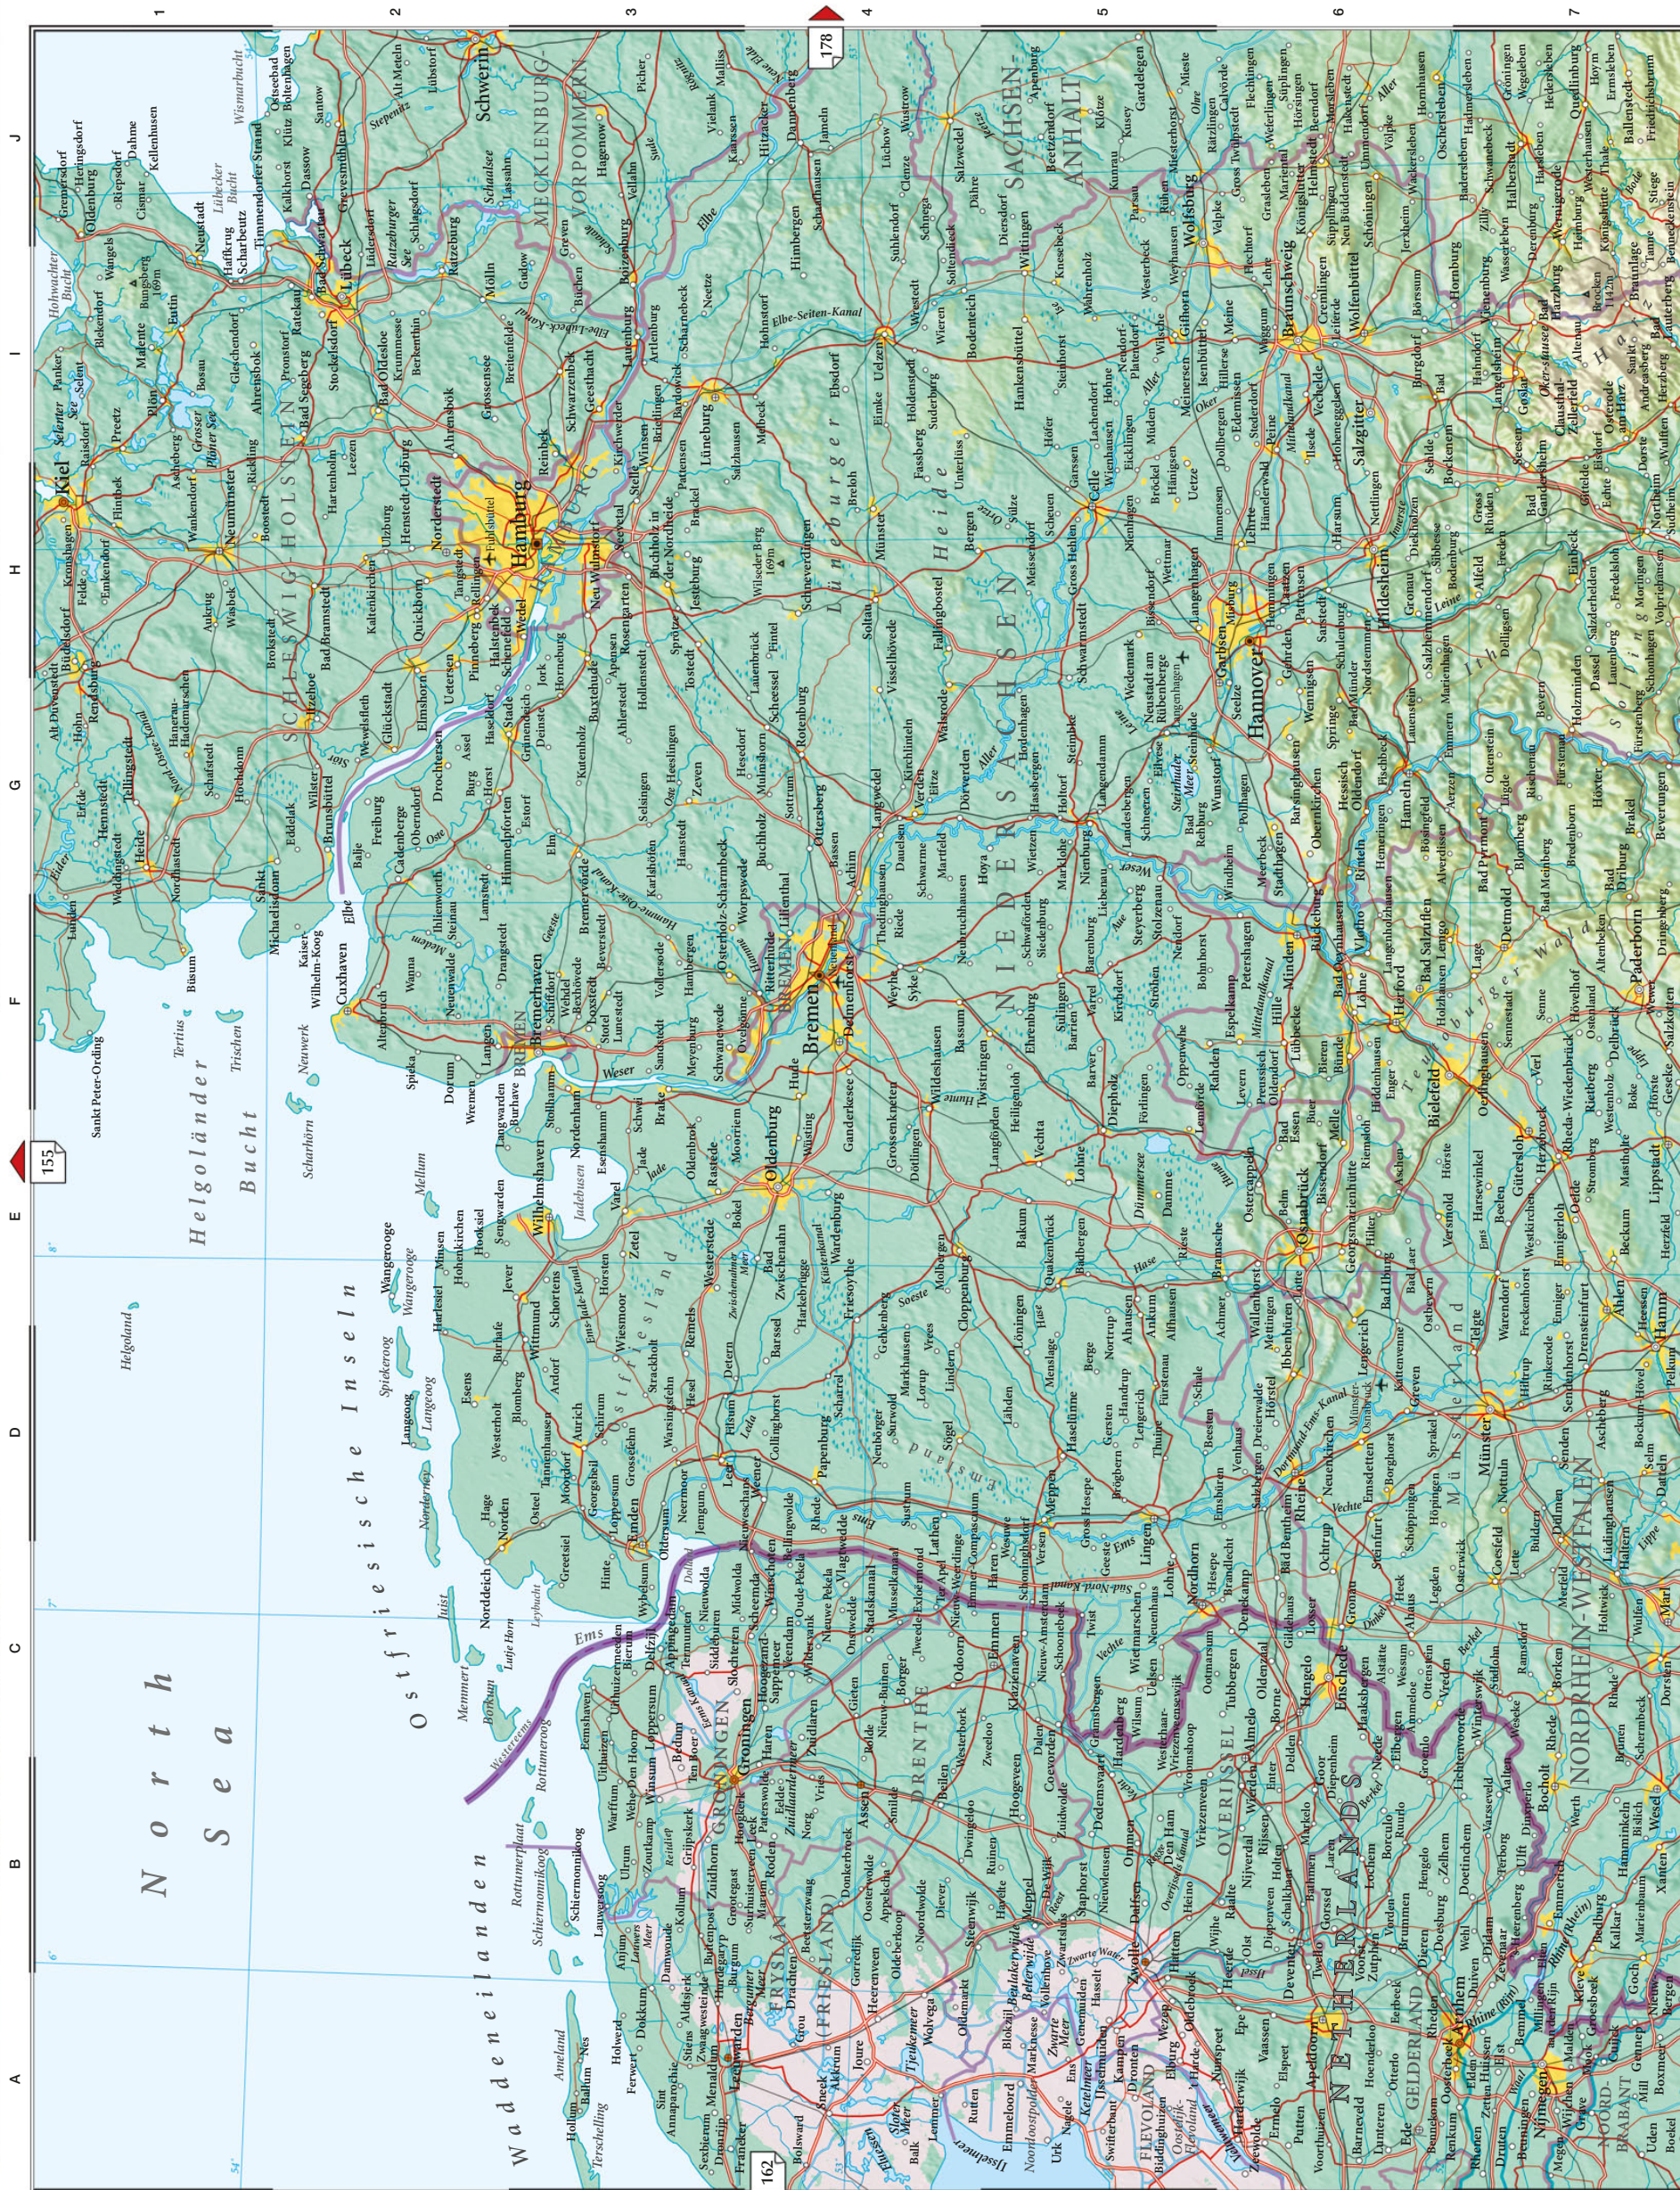

Rhineland & Hamburg