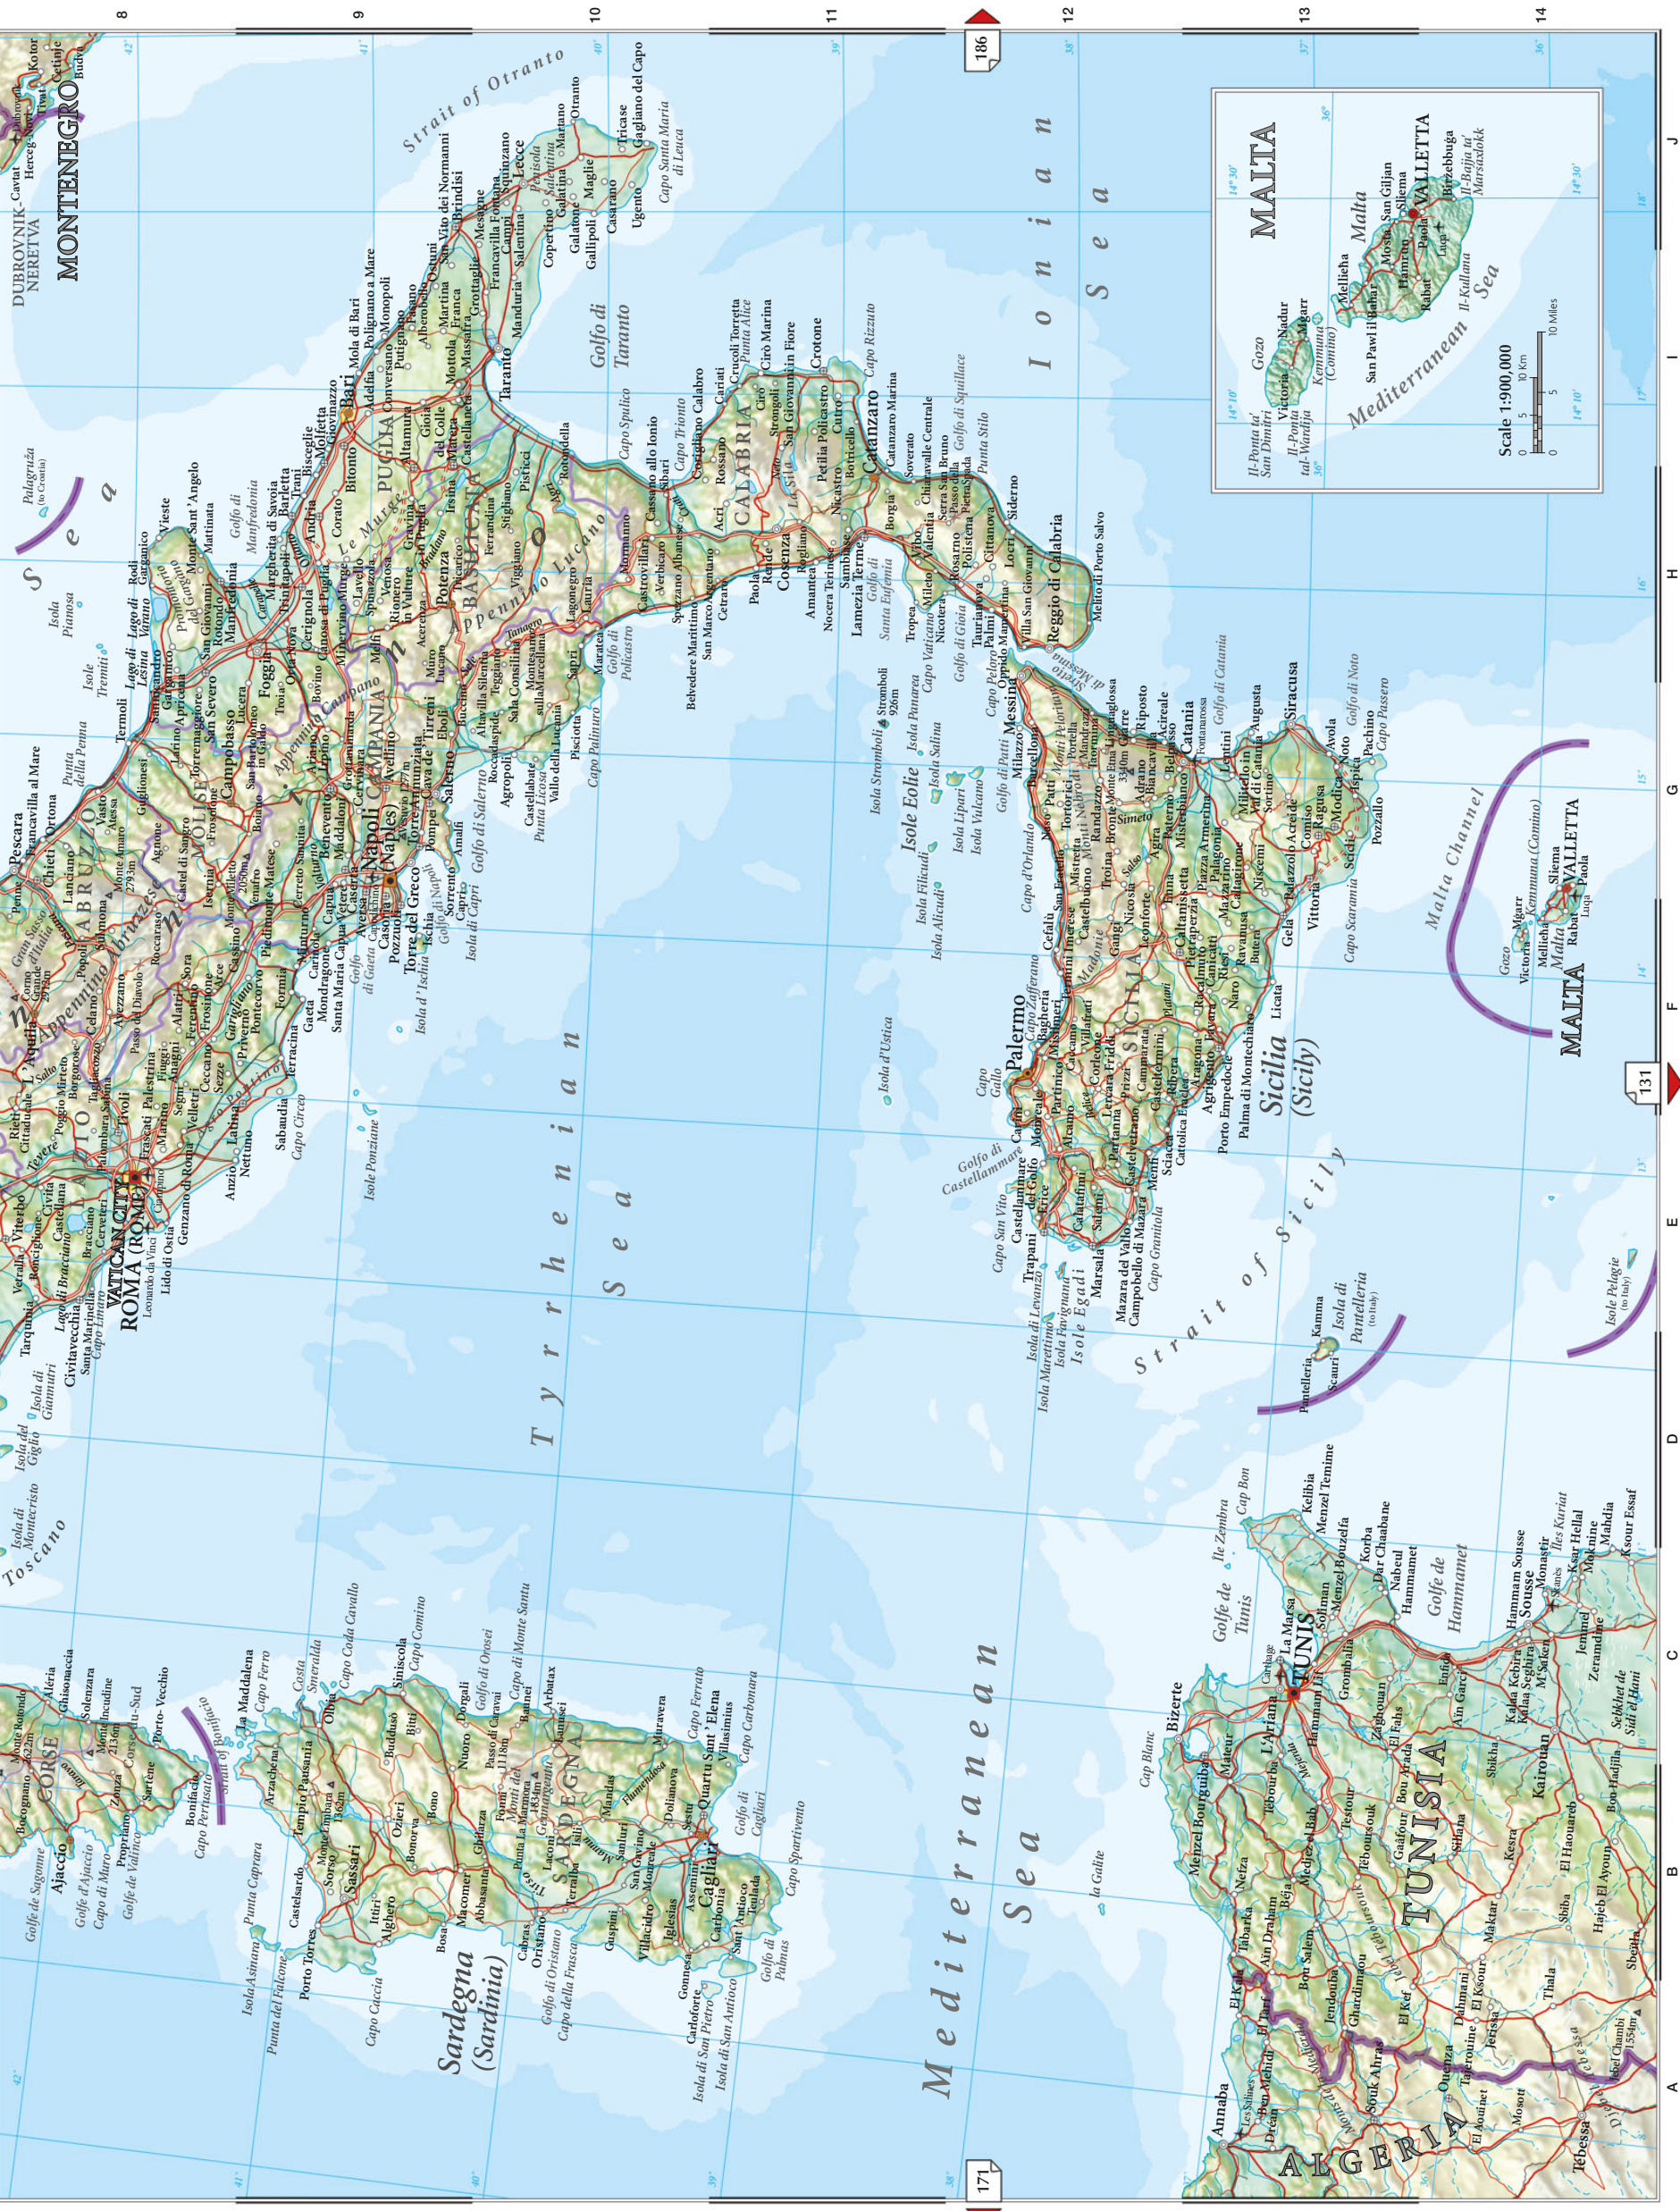

# The Italian Peninsula

Scale 1:3,000,000  
(projection: Lambert Conformal Conic)

Population

- above 5 million
- 1 million to 5 million
- 500,000 to 1 million
- 100,000 to 500,000
- 50,000 to 100,000
- 10,000 to 50,000
- below 10,000

# The Alpine States & Northern Italy

EUROPE

176

Scale 1:2,100,000

(projection: Lambert Conformal Conic)

Population

- above 5 million
- 1 million to 5 million
- 500,000 to 1 million
- 100,000 to 500,000
- 50,000 to 100,000
- 10,000 to 50,000
- below 10,000

EUROPE

177

# Germany

1

2

3

4

5

6

7