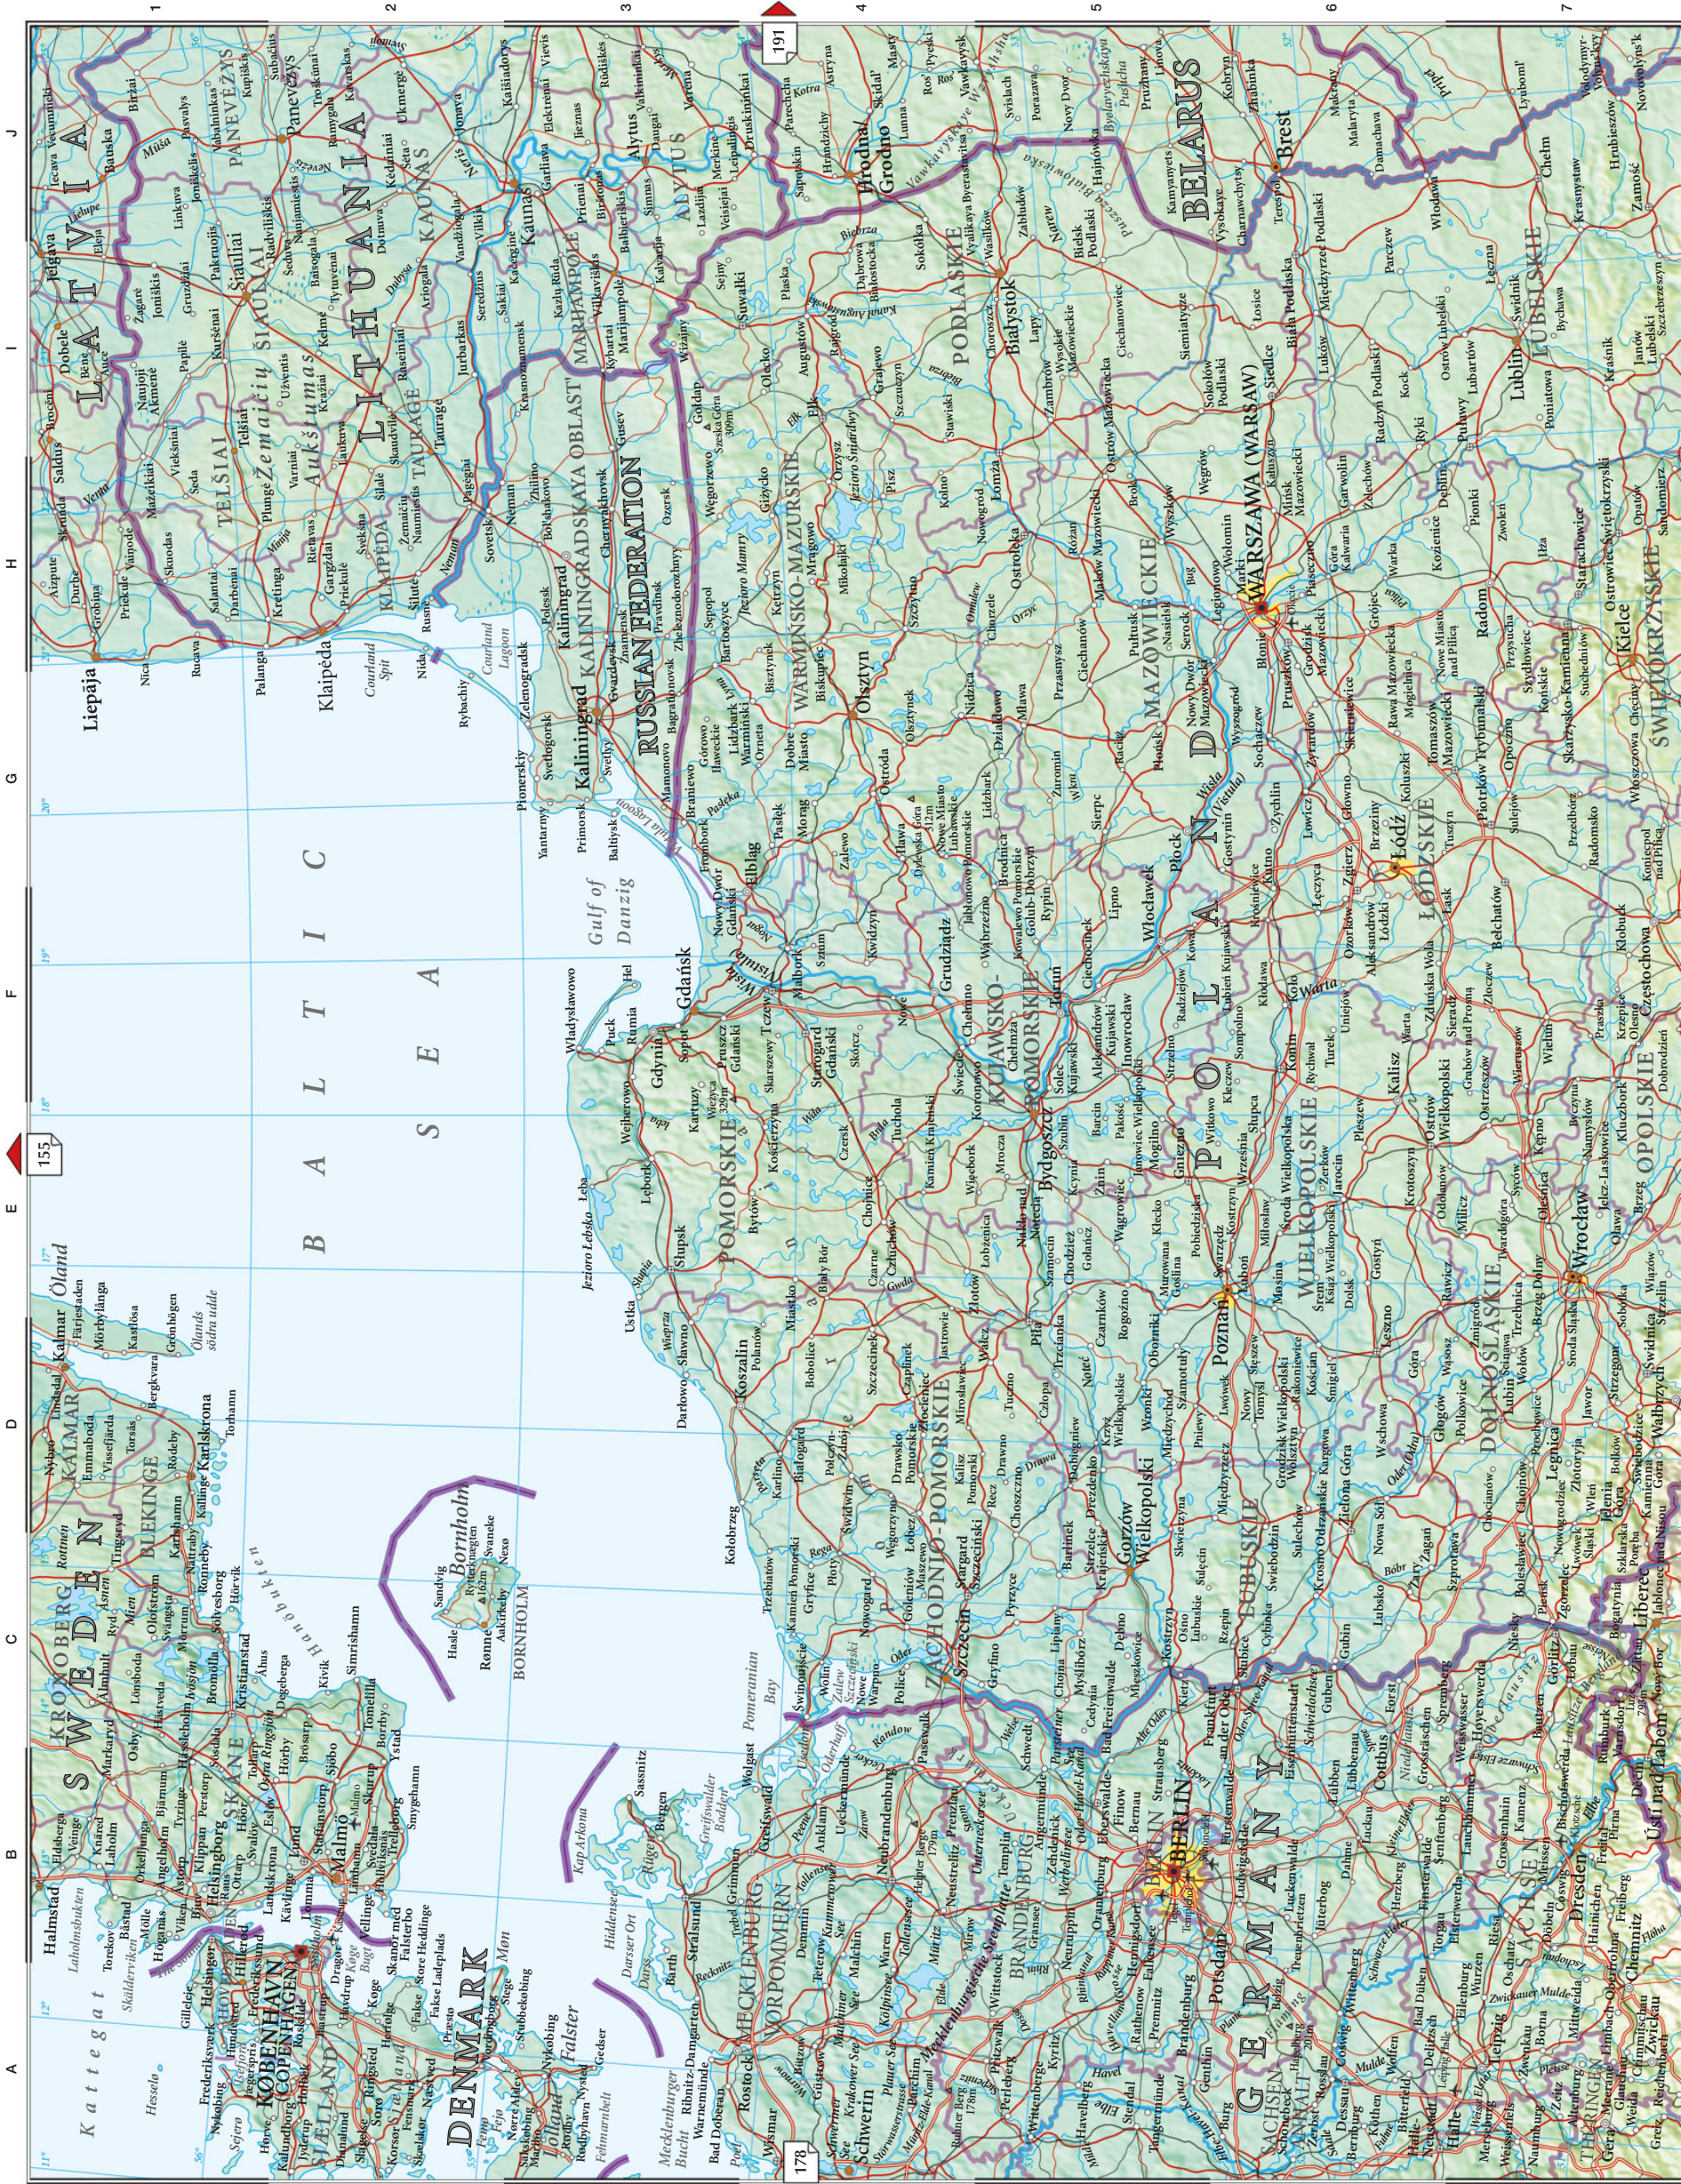

Central Europe