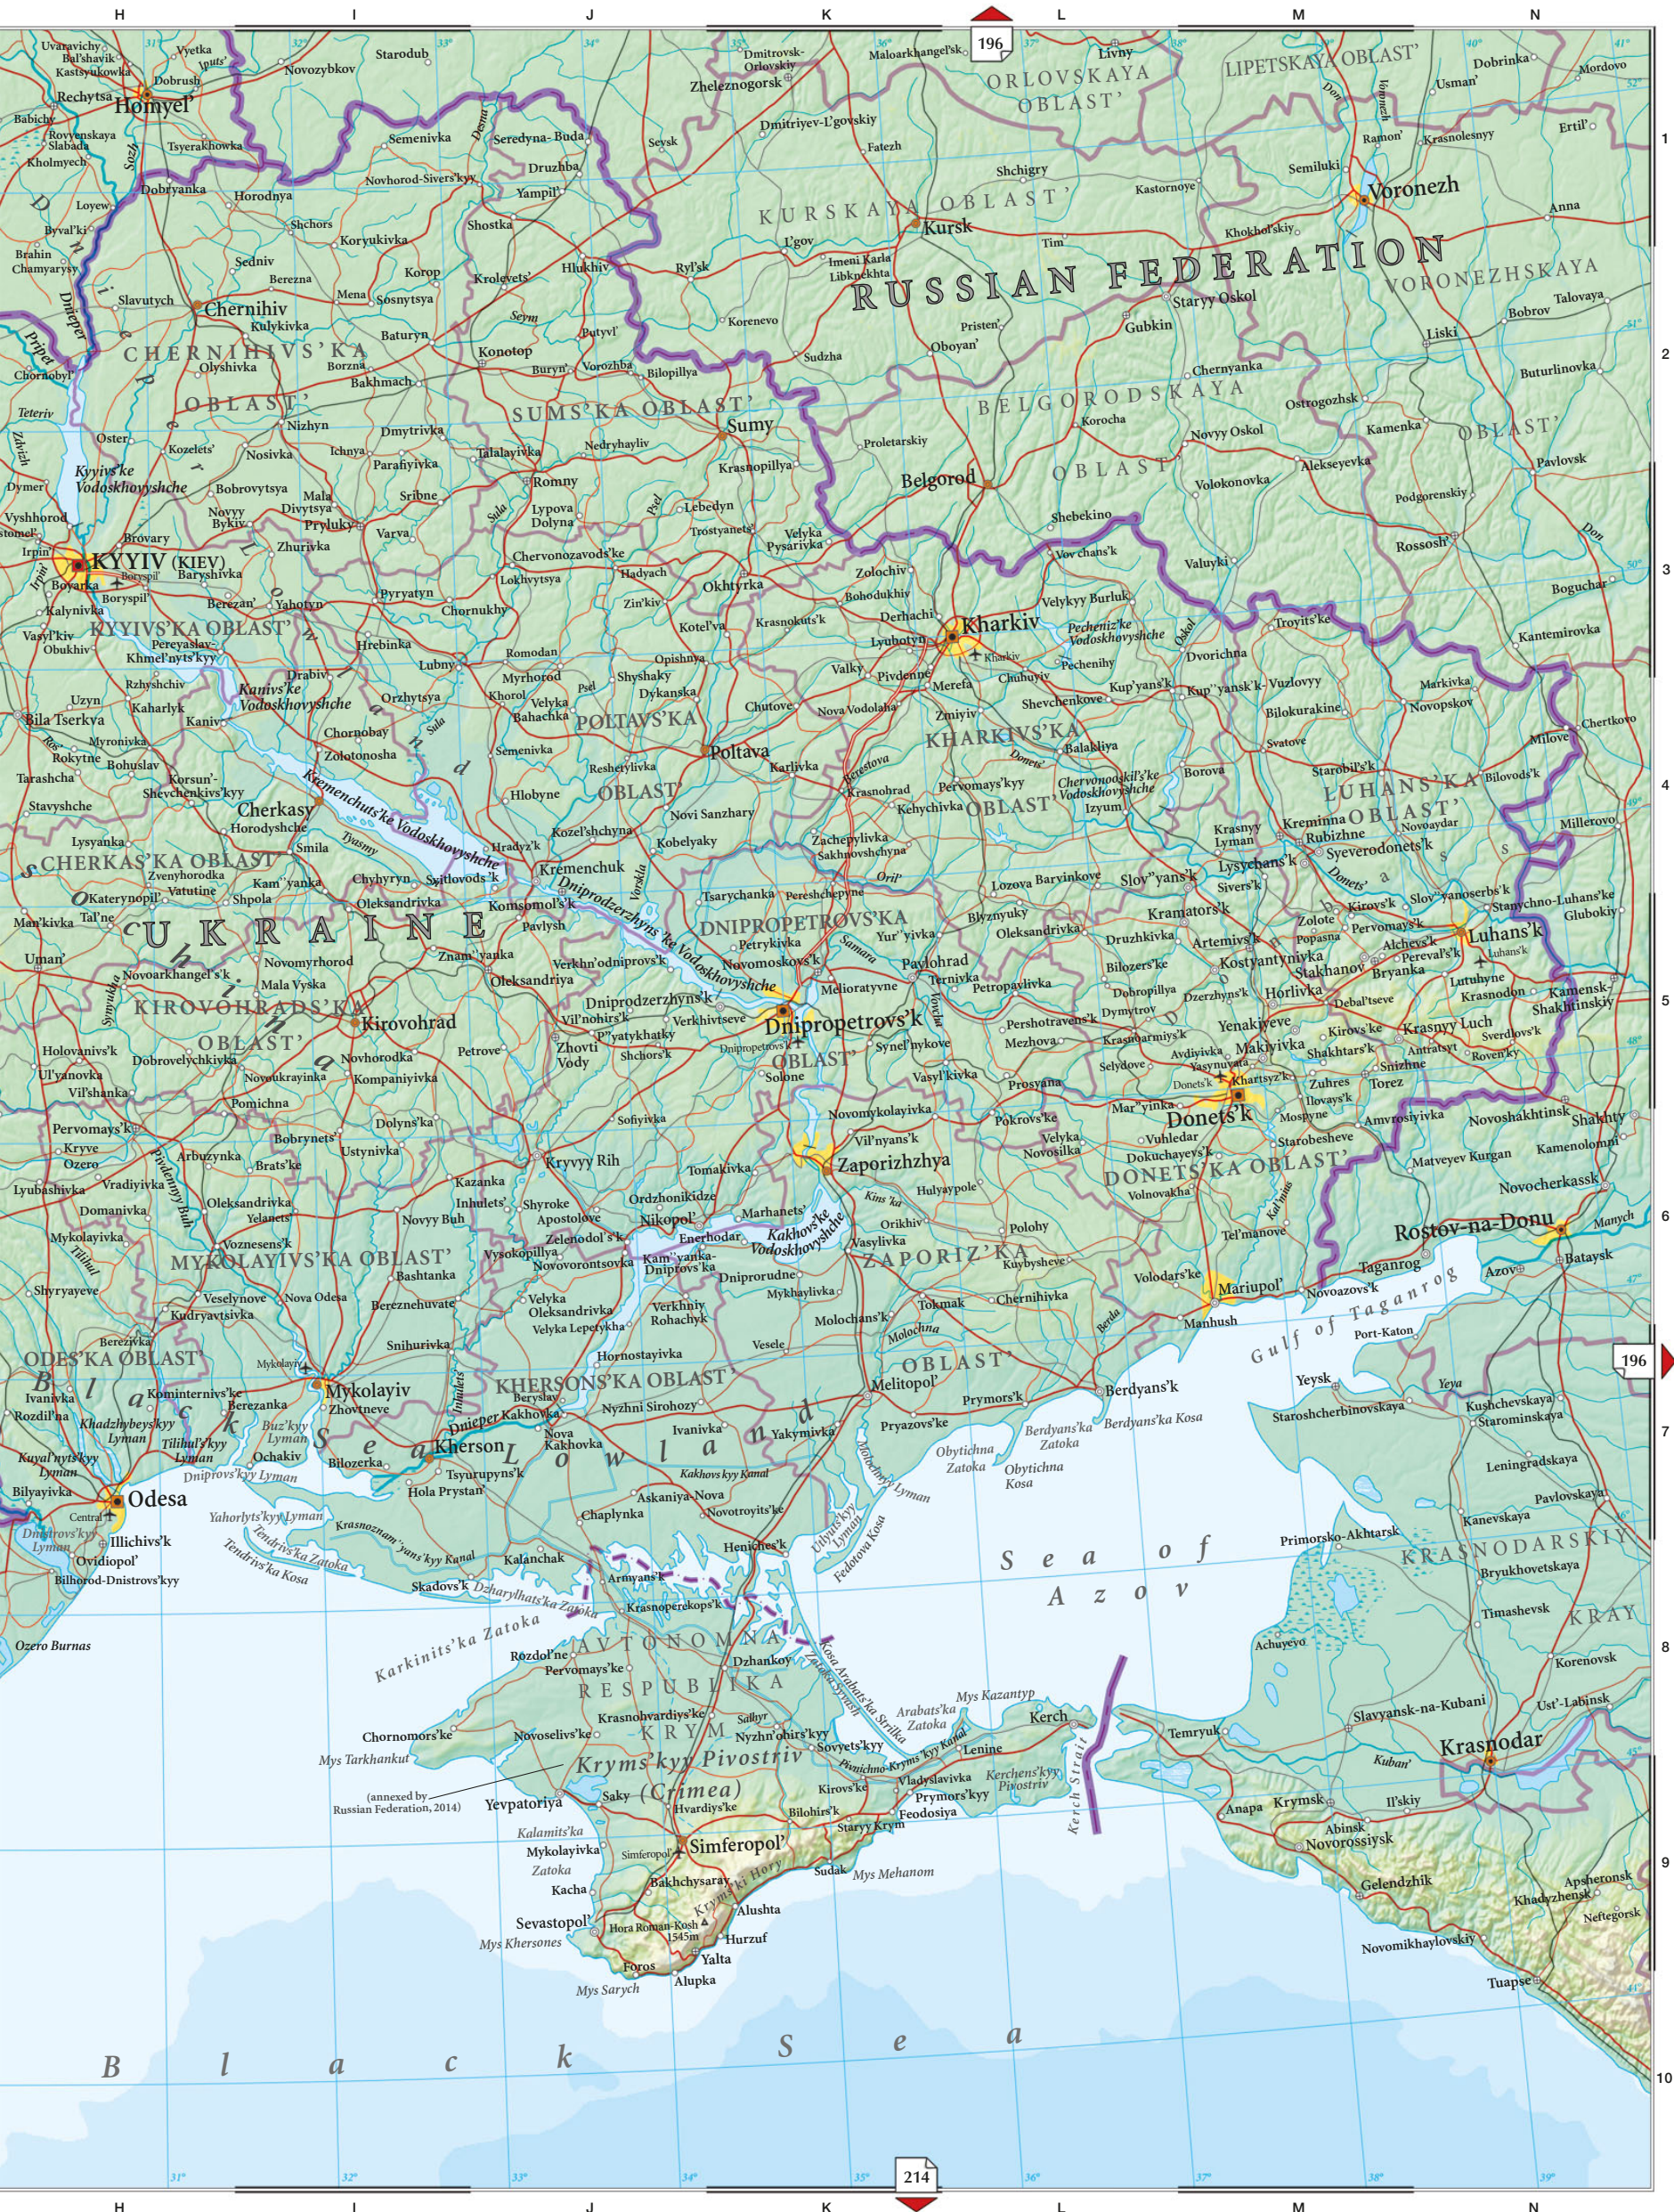

EUROPE  
187

# Romania, Moldova & Ukraine

EUROPE

188

6000m  
4000m  
3000m  
2000m  
1000m  
500m  
250m  
100m  
Sea Level  
-250m  
-4000m

Scale 1:3,000,000  
(projection: Lambert Conformal Conic)

Population

- above 5 million
- 1 million to 5 million
- 500,000 to 1 million
- 100,000 to 500,000
- 50,000 to 100,000
- 10,000 to 50,000
- below 10,000

EUROPE

189

214