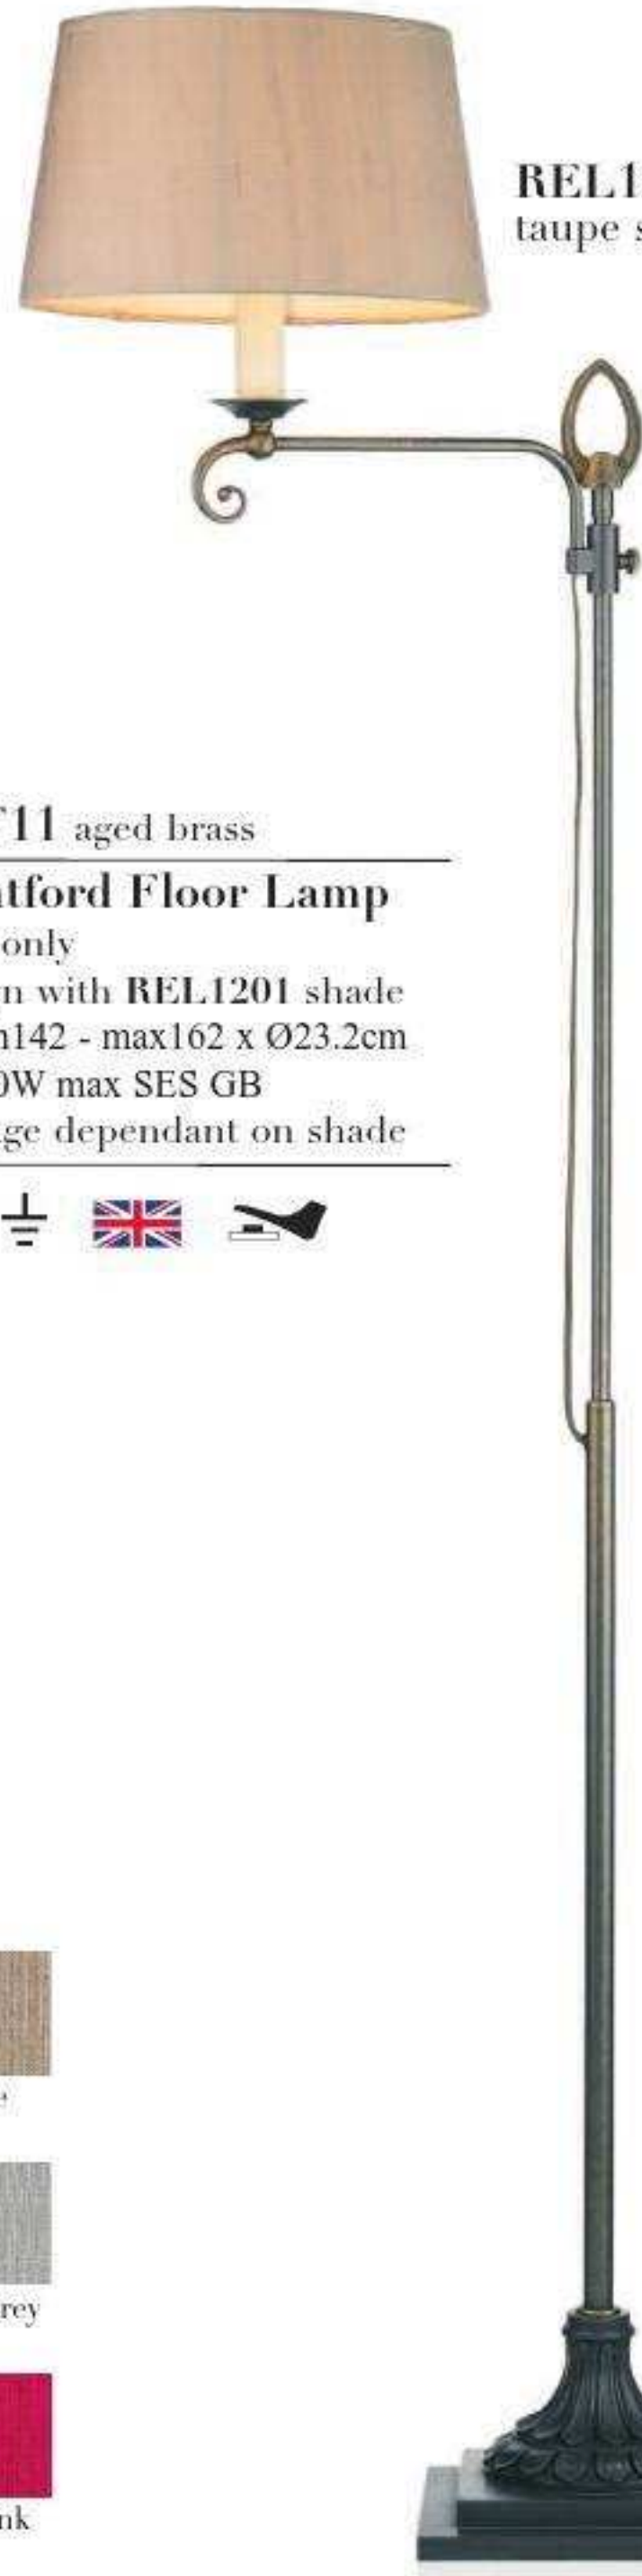

REL1201
taupe silk shade

- height adjustable

ZA10AB antique brass/mahogany

Campden Floor Lamp

base only
shown with REL1215 shade
H min106 - max176 x Ø31cm
1 x 60W max BC GLS
wattage dependant on shade

STF11 aged brass

Stratford Floor Lamp

base only
shown with REL1201 shade
H min142 - max162 x Ø23.2cm
1 x 60W max SES GB
wattage dependant on shade