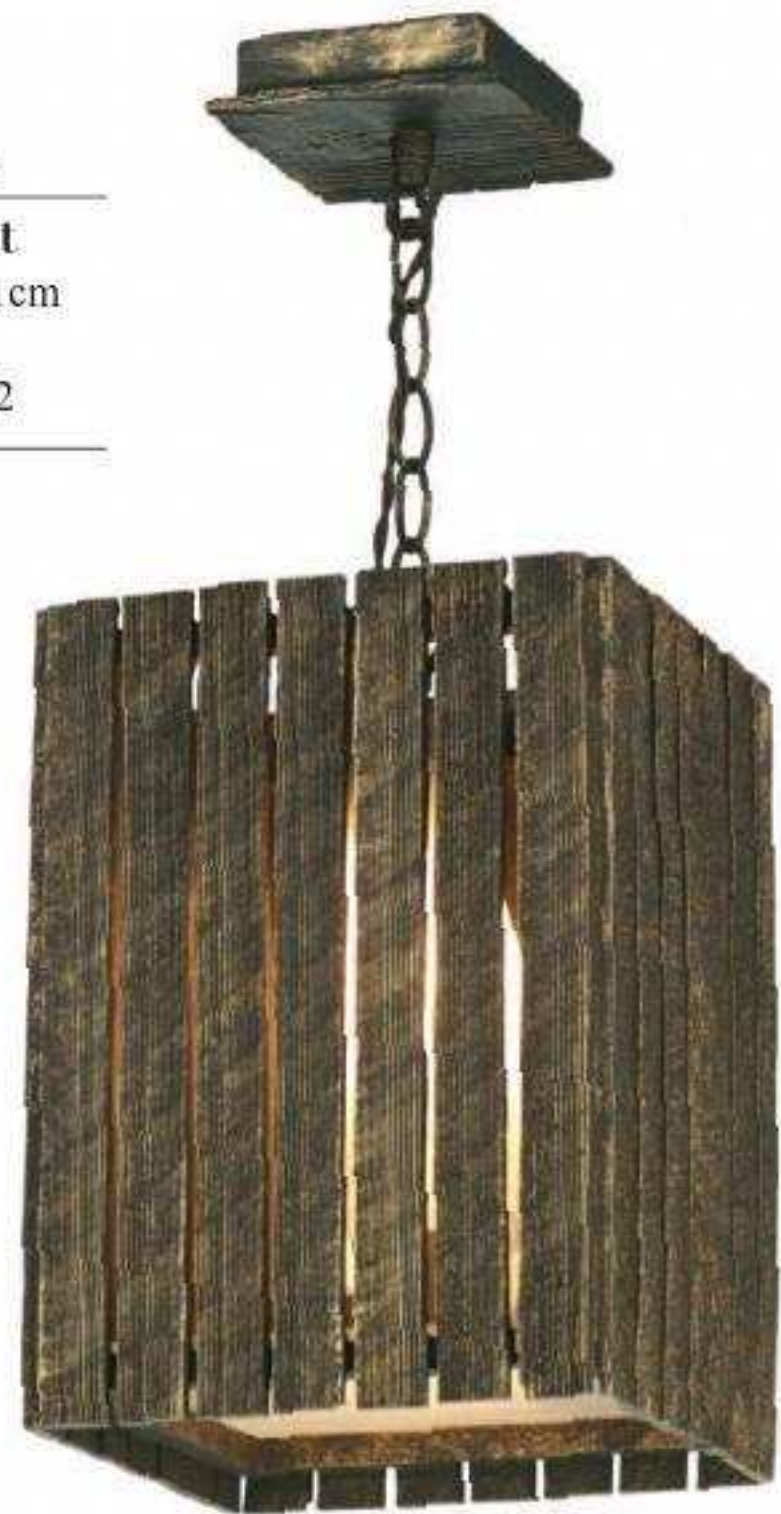

Whistler Small Pendant

D21 x H min36 - max136 x W21cm
1 x 60W max ES GLS
or 9W ES GLS. BUL/E27/LED/2

- distressed silver or gold cocoa colourings
- pendants supplied with an extra 50cm of cable, additional chain available on request