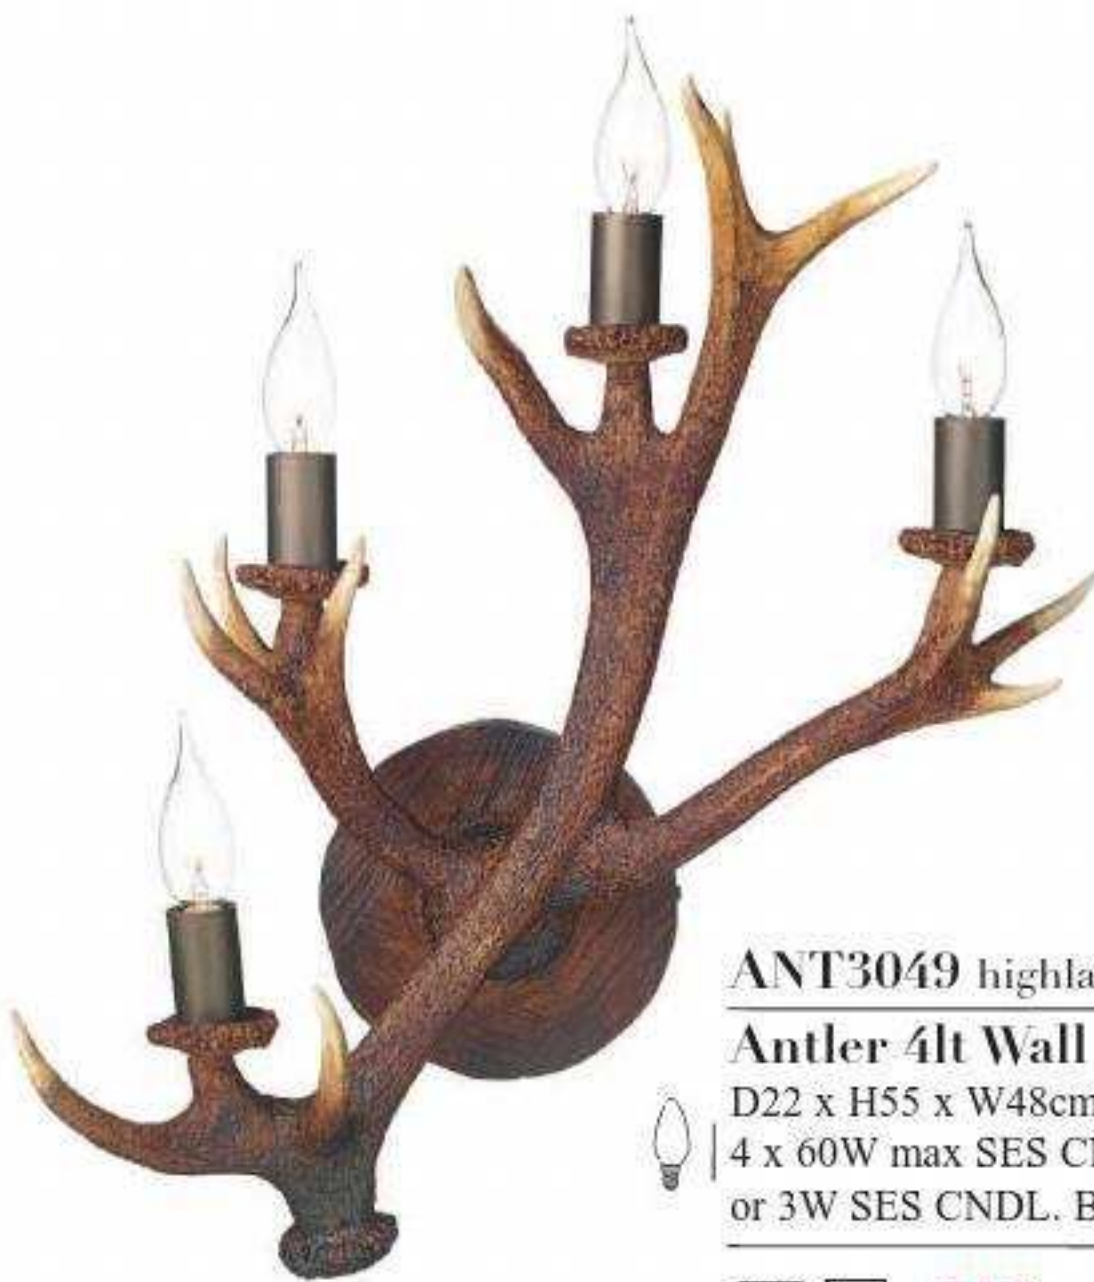

D38 x H74 x W106cm

- Antler pendant supplied with 2 alternative rods to give overall height of either 80cm or 110cm
- highland rustic colourings also available in black and white see page 14-15
- linear format ideal for over dining room tables

**ANT0729L** highland rustic

**Antler 1lt Wall Light**

c/w cream fabric shades

D32 x H43 x W40cm

1 x 60W max SES CNDL

or 3W SES CNDL. BUL/E14/LED/5

**ANT0729R** highland rustic

**Antler 1lt Wall Light**

c/w cream fabric shades

D32 x H43 x W40cm

1 x 60W max SES CNDL

or 3W SES CNDL. BUL/E14/LED/5

**ANT07** highland rustic

**Antler 1lt Wall Light**

alabaster glass

D16 x H20 x W36cm

1 x 60W max ES GLS

or 9W ES GLS. BUL/E27/LED/2

**ANT0702** white

**ANT0722** black

**ANT3049** highland rustic

**Antler 4lt Wall Candelabra**

D22 x H55 x W48cm

4 x 60W max SES CNDL