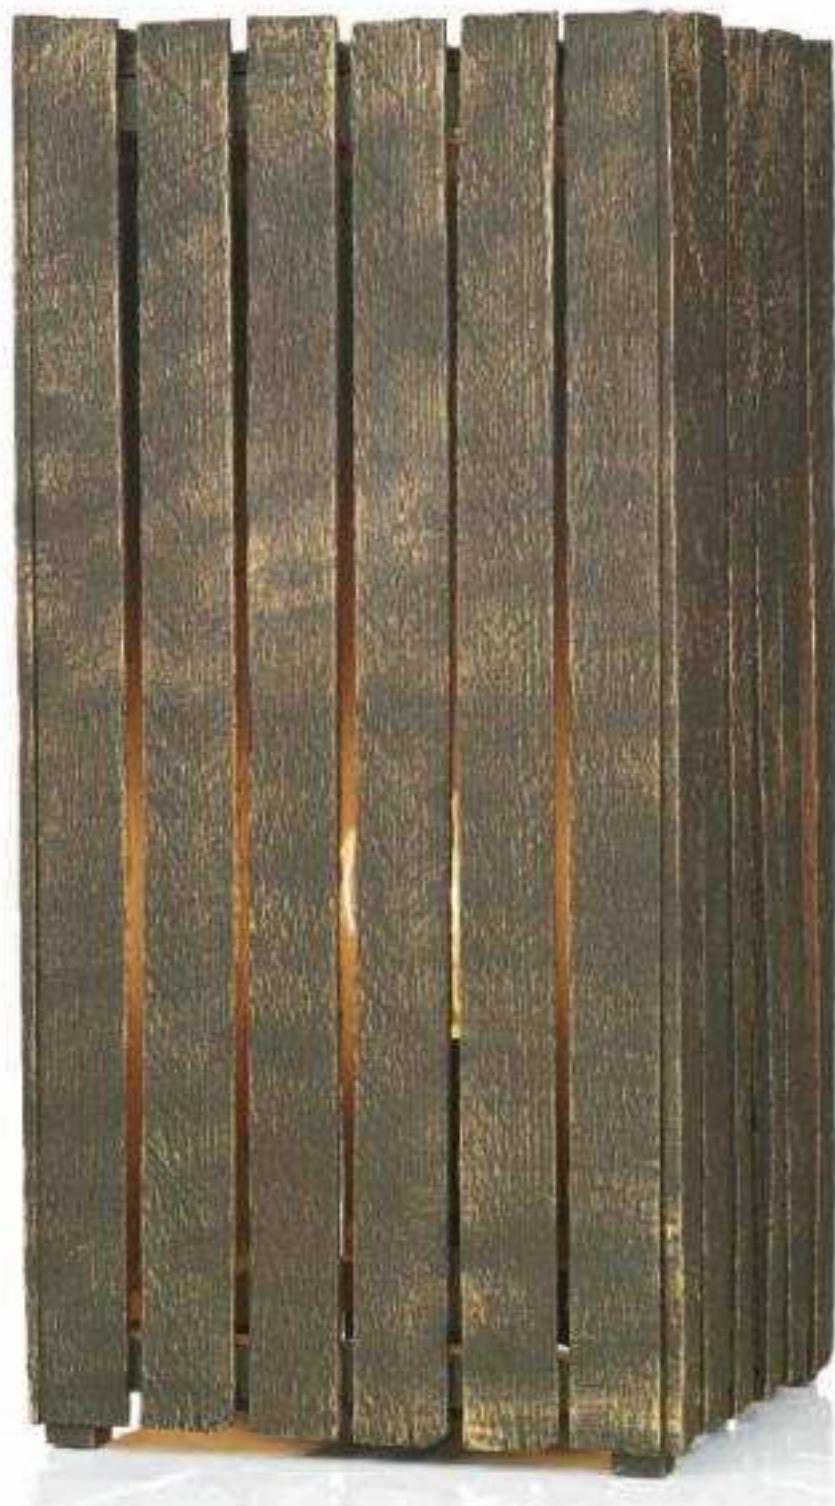

WHI4231 gold cocoa

Whistler Table Lamp

D19 x H40 x W19cm

1 x 60W max ES GLS

or 9W ES GLS. BUL/E27/LED/2

- Jefferson shown with Vintage lamp BUL/E27/1 sold separately