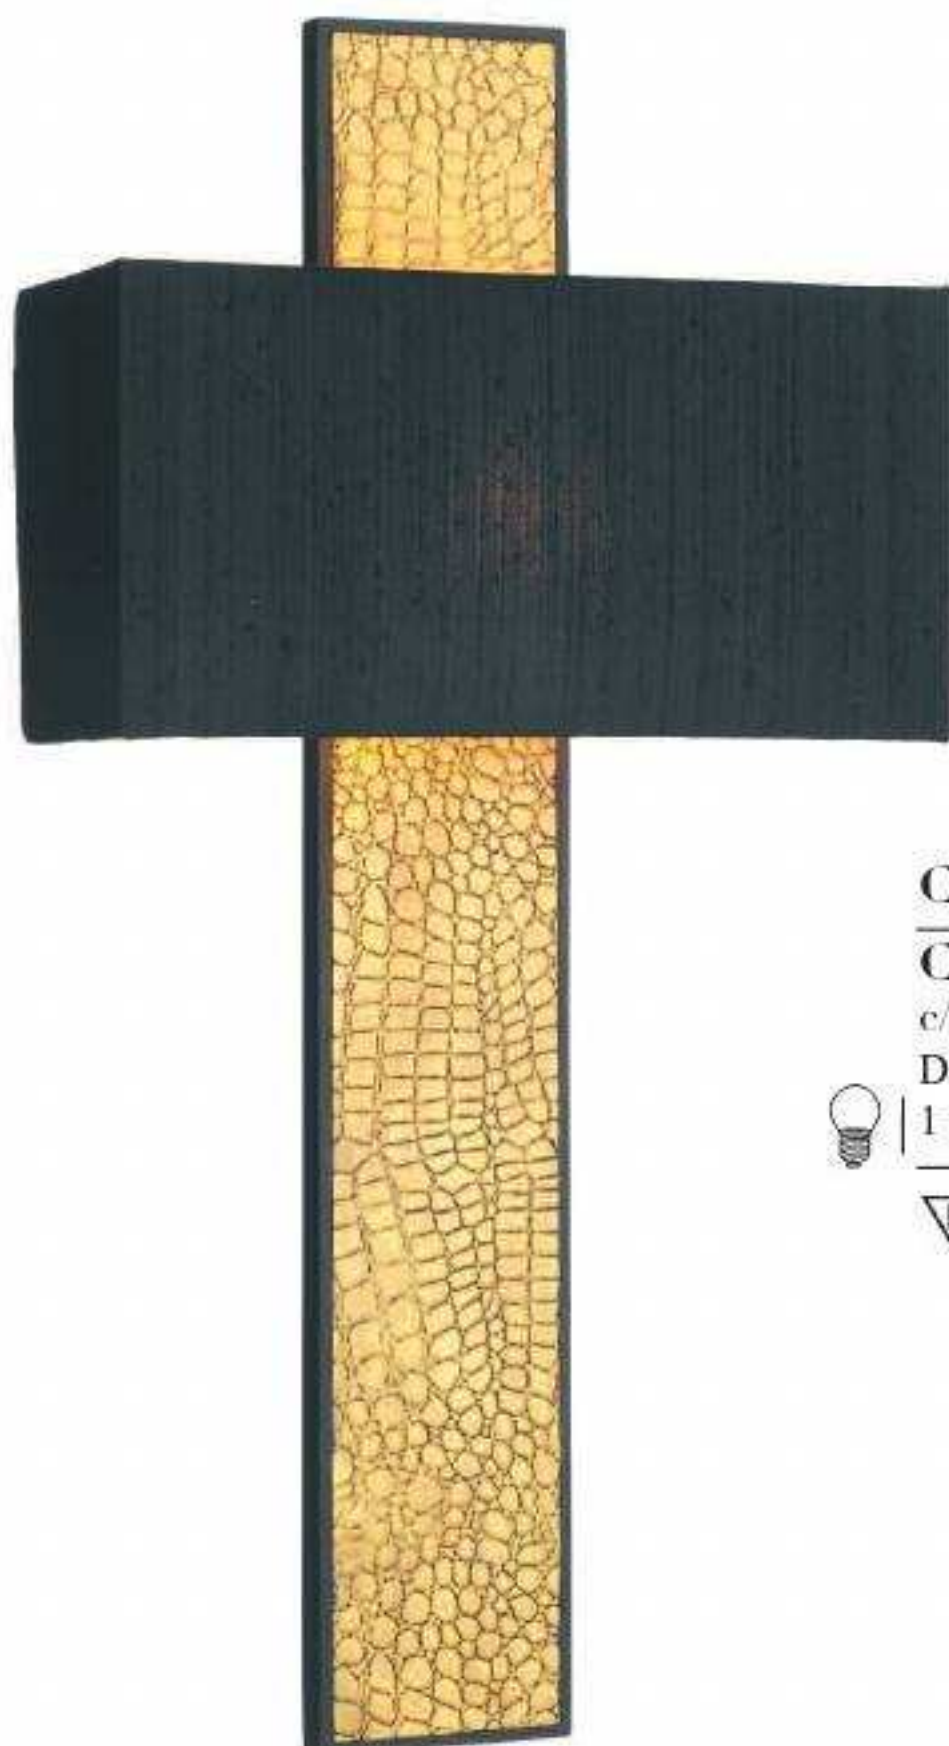

**CRO0754** gold

**Croc 1lt Wall Light**

c/w british made 100% silk shade

D13 x H65 x W32cm

1 x 60W max ES GB

Willow is a dedicated  
low energy fitting

**WIL071/LE** neutral

**Willow Wall Light**