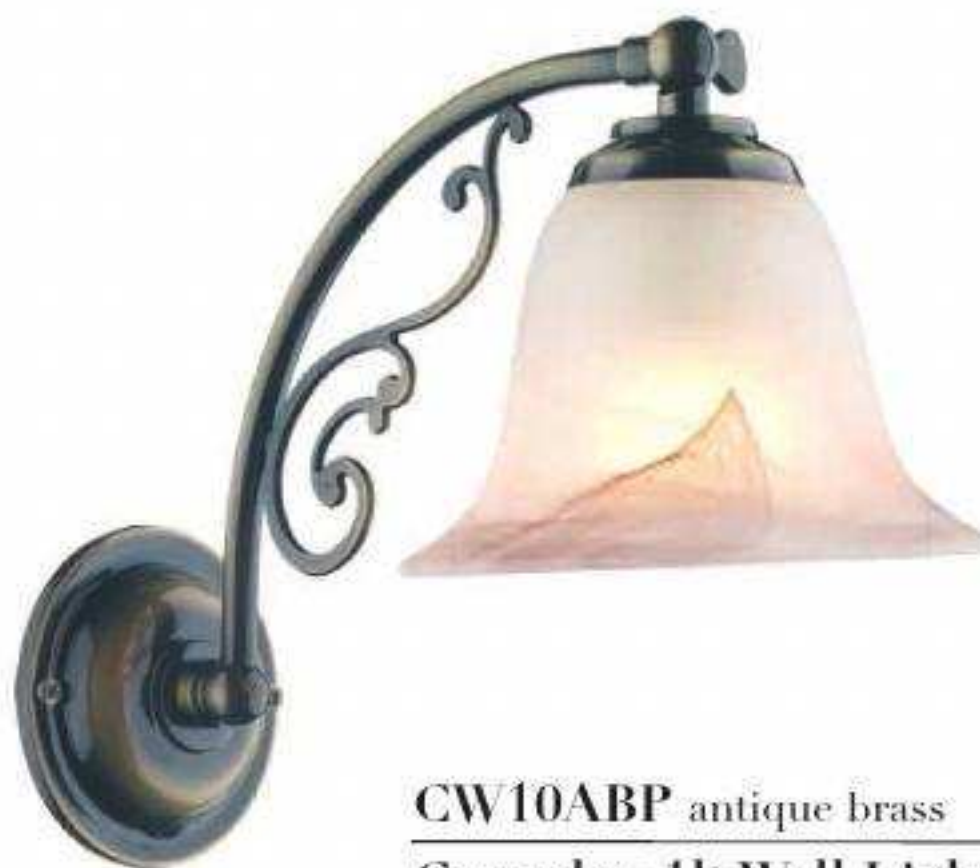

**REL12**

**Relic Silk Shade**

available to order separately

H17.5 x Ø30cm

60W max

**CW10ABP** antique brass

**Campden 1lt Wall Light**

fitting only