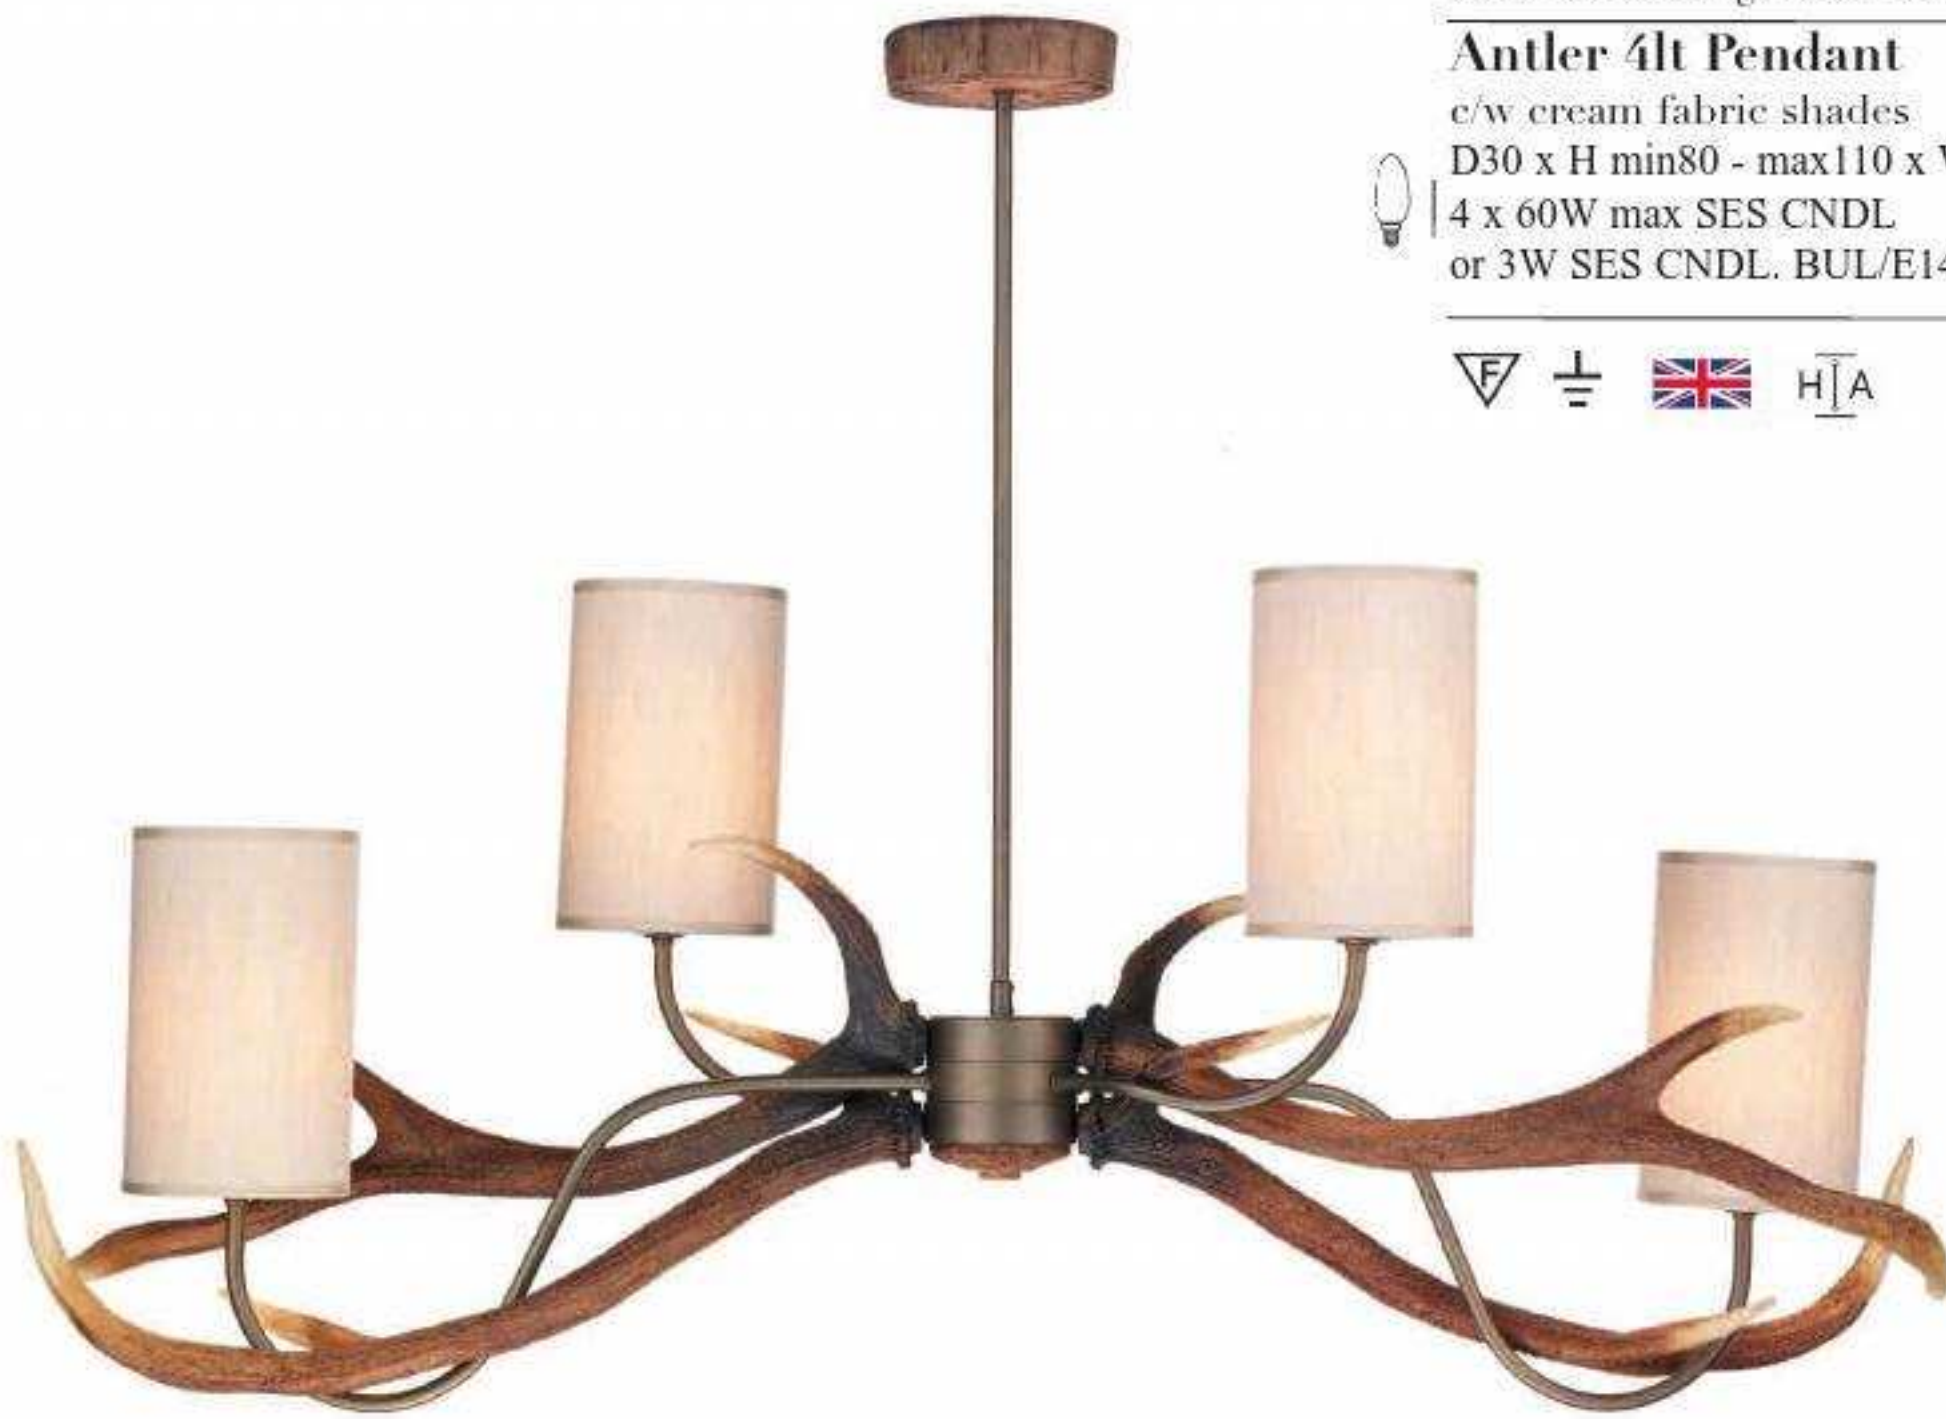

ANT0429 highland rustic

Antler 4lt Pendant

c/w cream fabric shades

D30 x H min80 - max110 x W108cm

4 x 60W max SES CNDL

or 3W SES CNDL. BUL/E14/LED/5

BAV3929 highland rustic

Bavarian Wall Sculpture

D38 x H74 x W106cm

- Antler pendant supplied with 2 alternative rods to give overall height of either 80cm or 110cm
- highland rustic colourings also available in black and white see page 14-15
- linear format ideal for over dining room tables