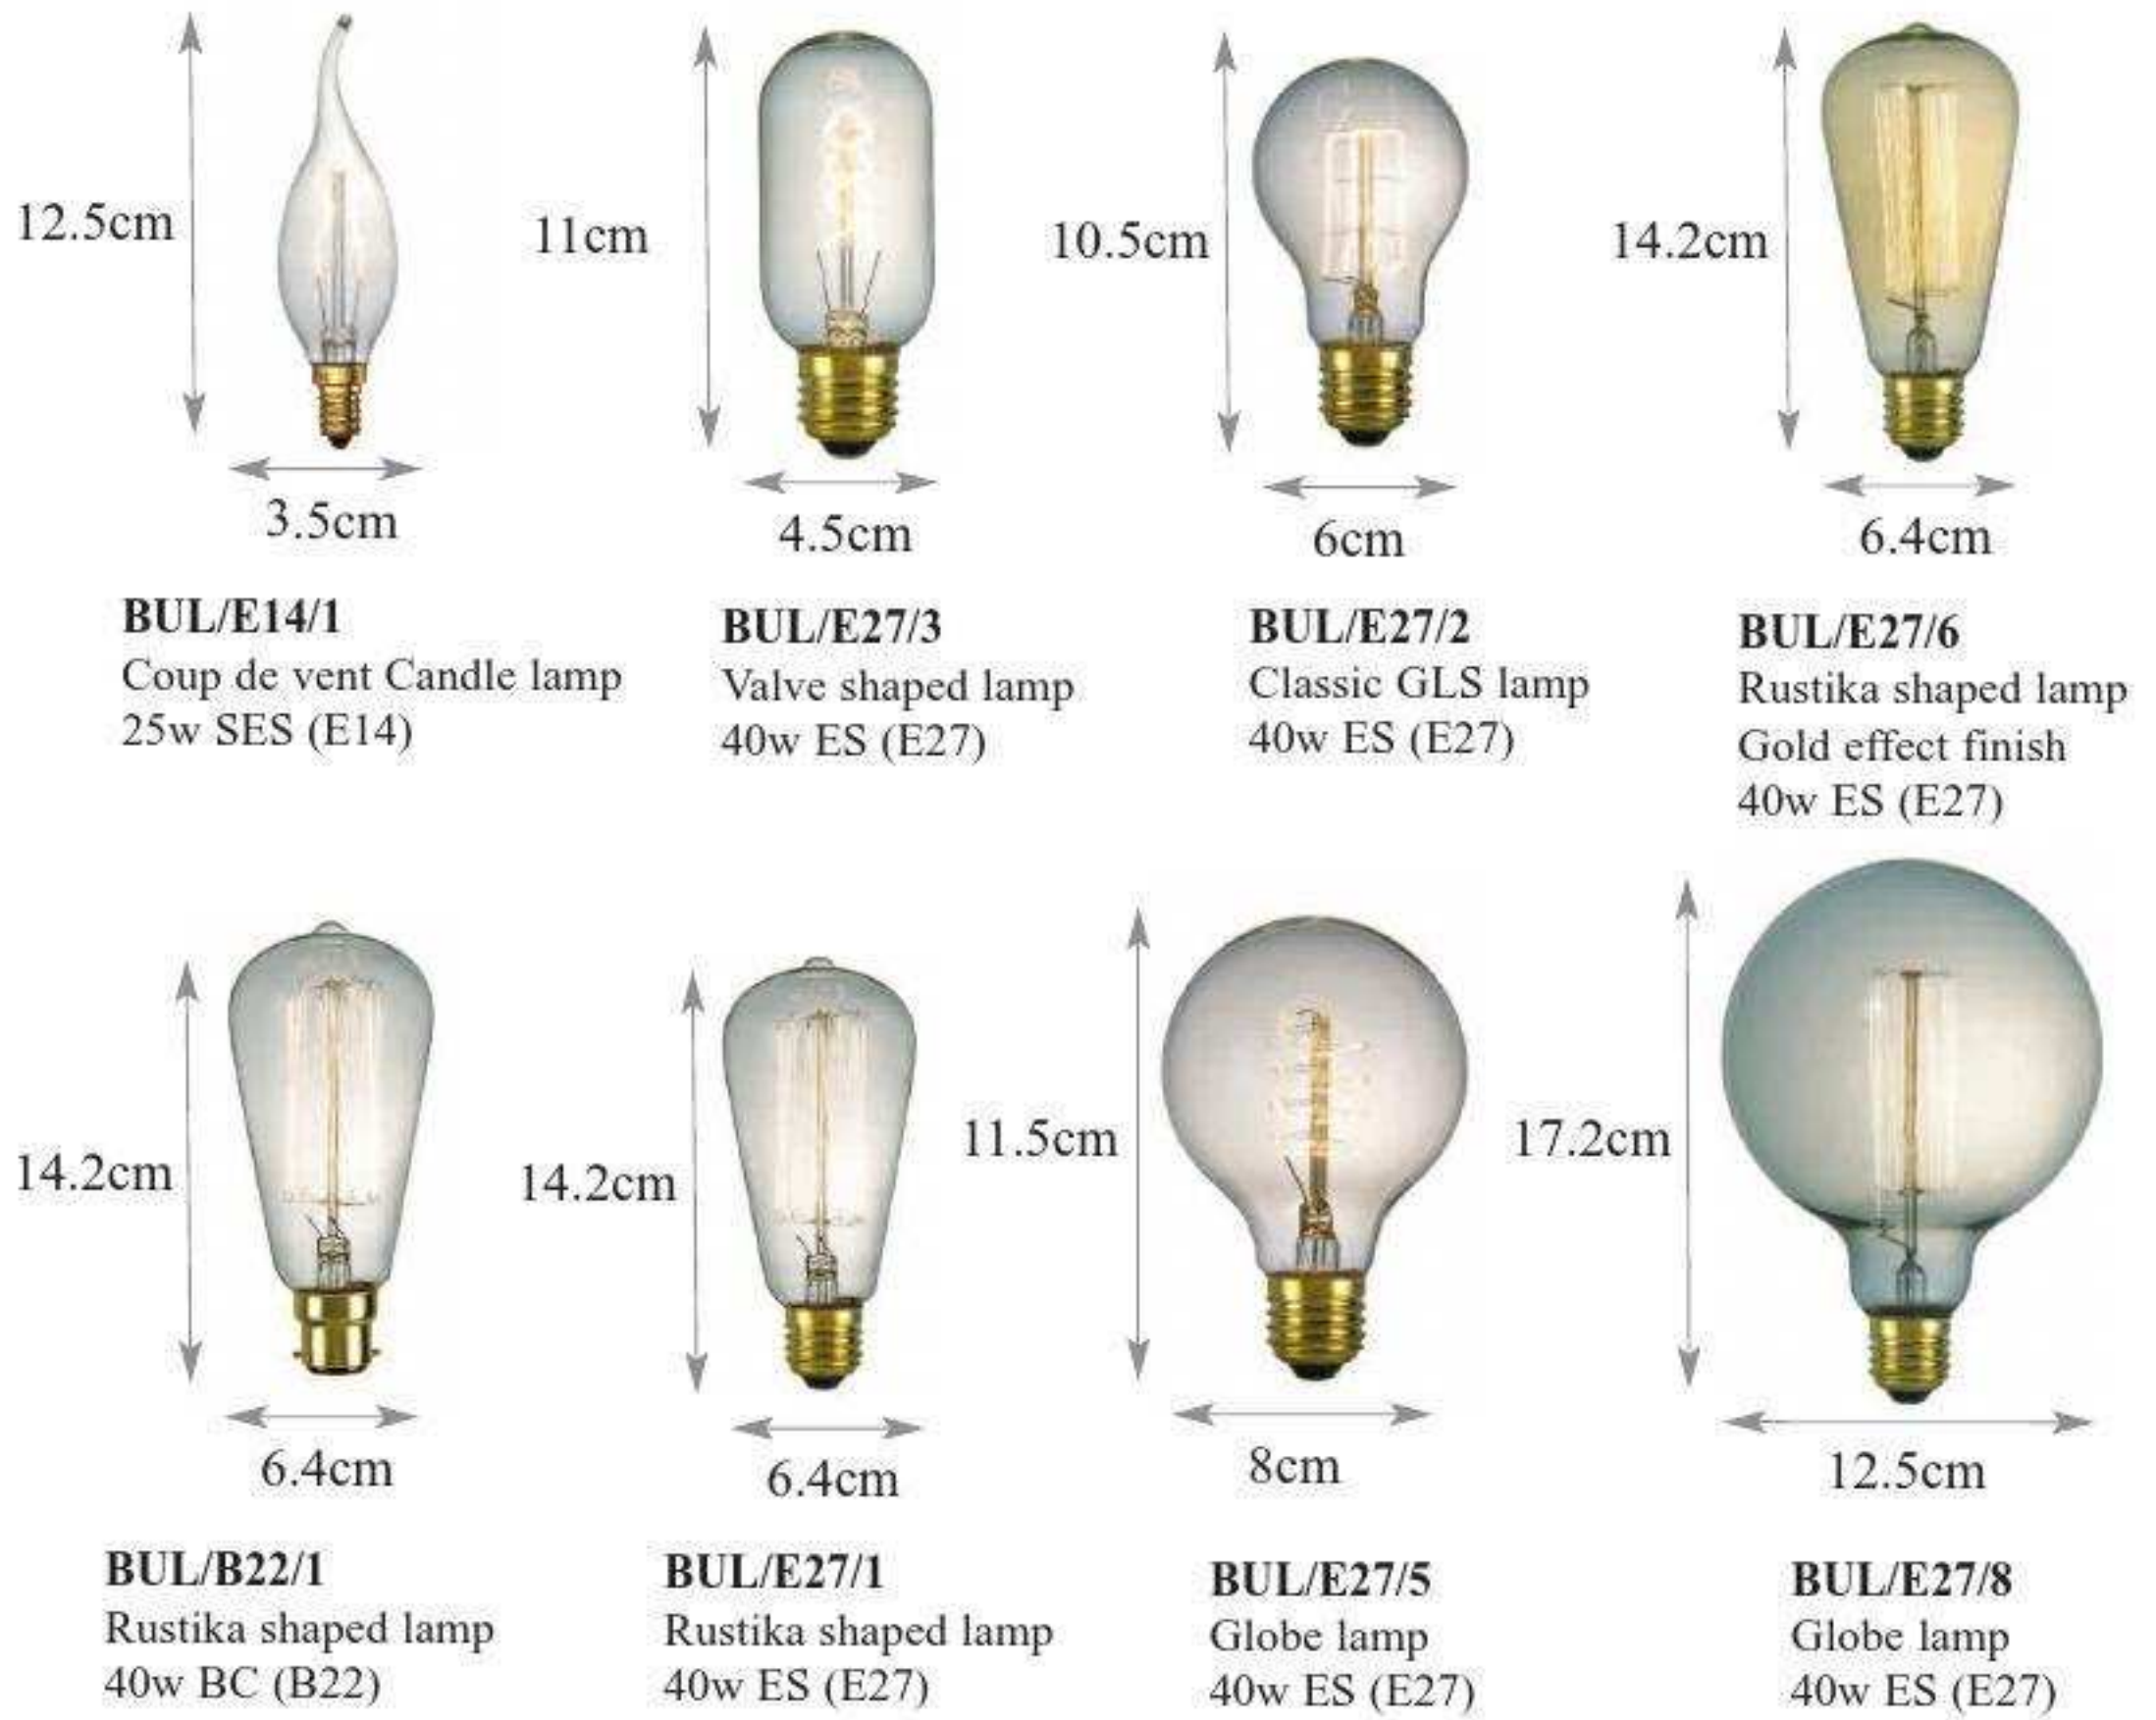

Vintage & LED Filament lamps