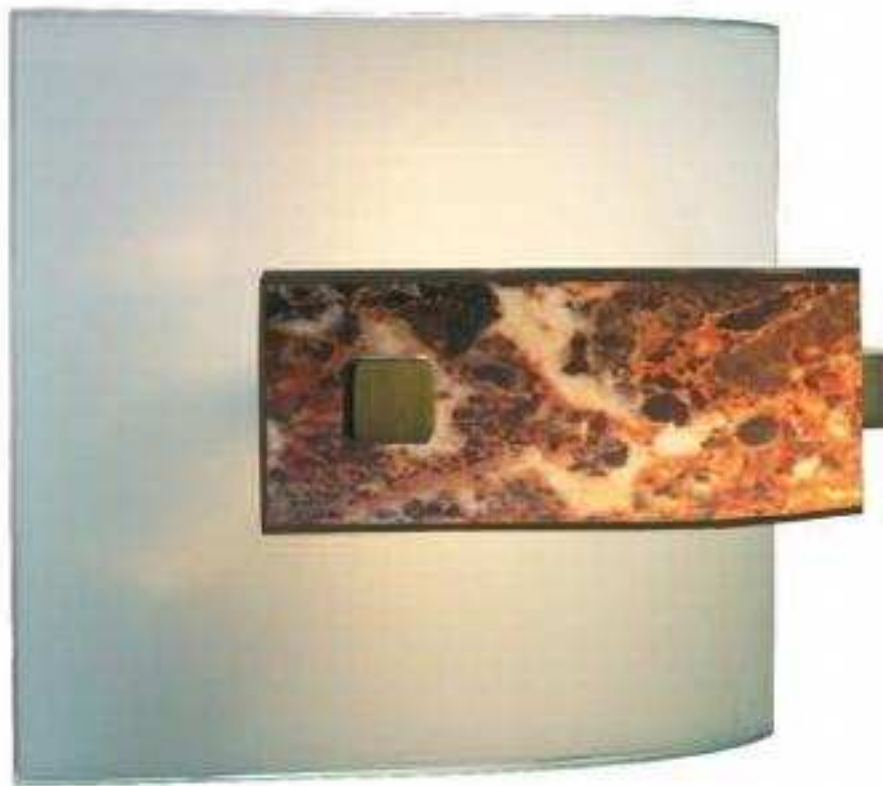

MG88 dark marble

Savoy Wall Light

D10 x H15 x W25cm

1 x 80W max R7S 78mm linear halogen inc