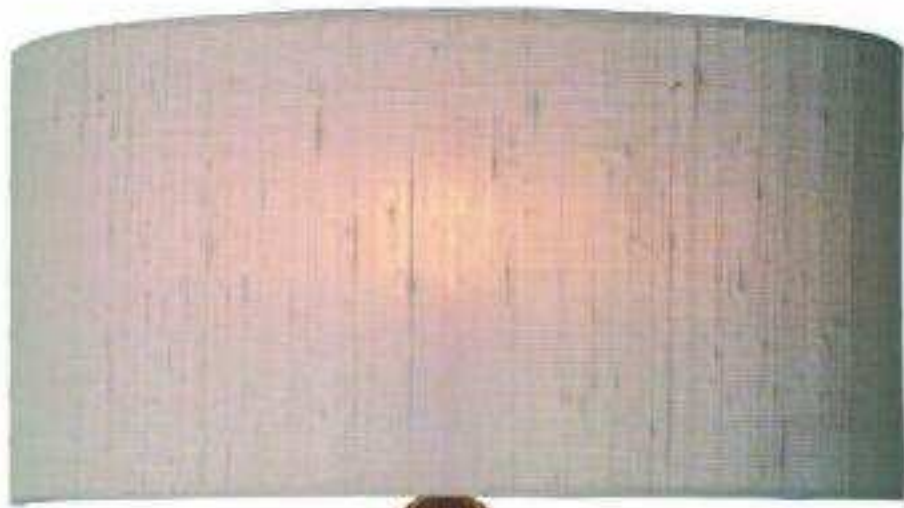

c/w oat silk shade

D17 x H75 x W32cm

1 x 60W max ES GLS

or 9W ES GLS. BUL/E27/LED/2

**Bespoke Options:**

**KNU0700, KNU0799 and KNU0795**

- available in 12 100% silk colours • please specify shade colour at time of ordering
- supplied with white laminate as standard, gold lining available on request
- fabric colour swatches available on request