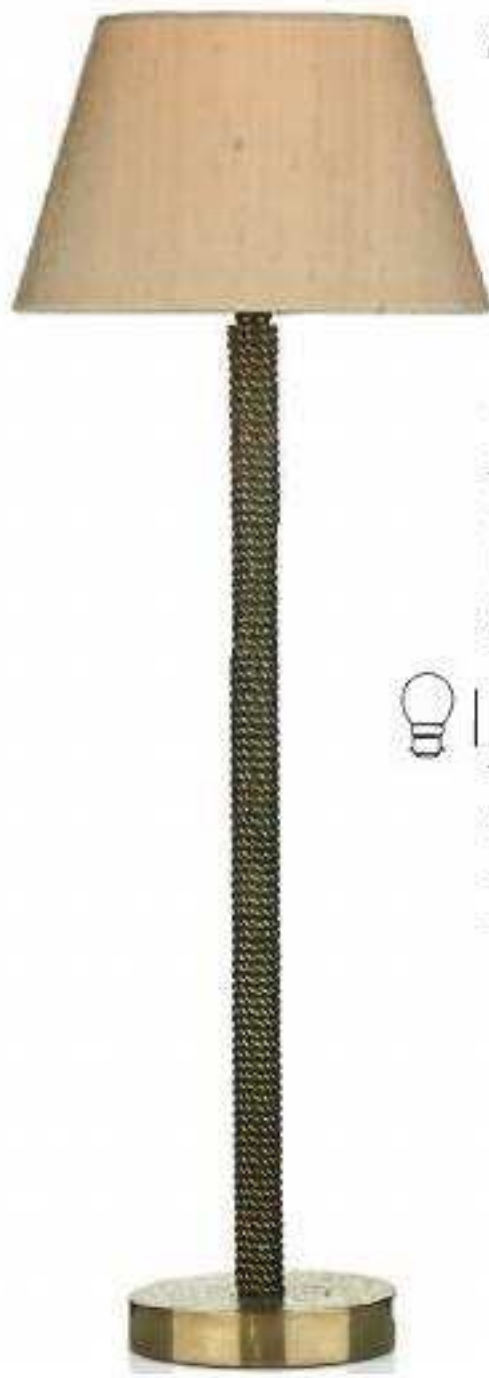

SLO0801

RAL4263 bronze

Ralph Table Lamp

base only
shown with sloane taupe silk shade
H48.5 x Ø11cm
1 x 40W max BC GB

dimensions inc shade
H55.5 x Ø20cm