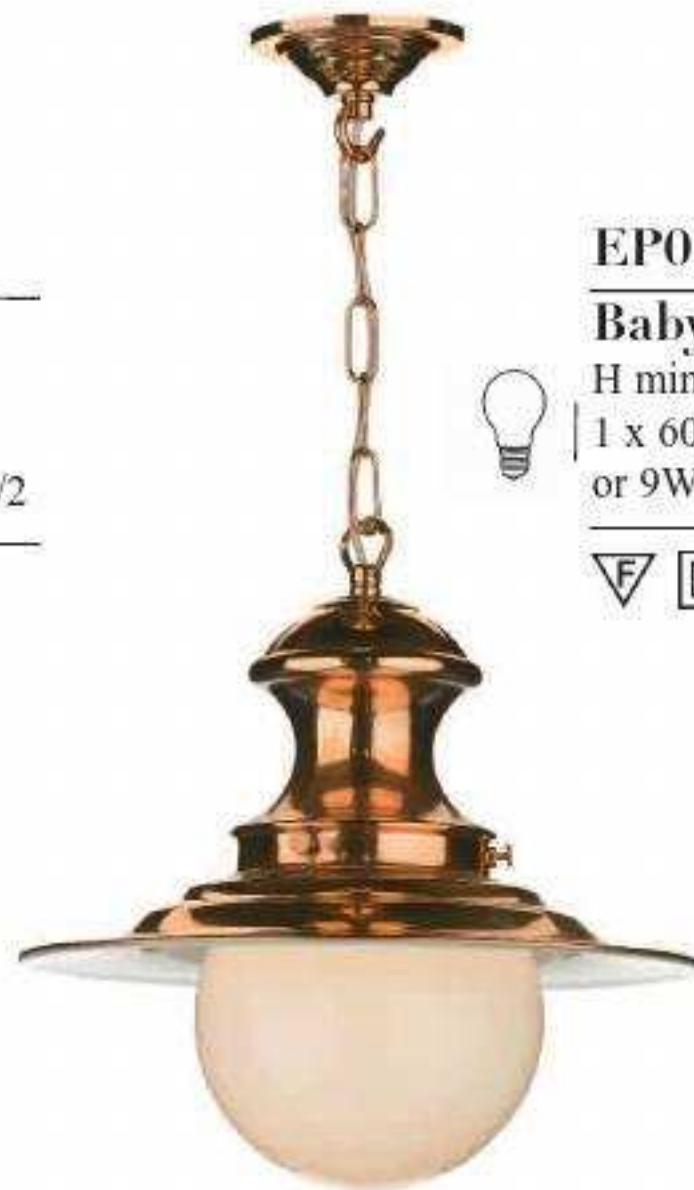

**Baby Station Lamp**

H min35 - max85 x Ø30cm

1 x 60W max ES GLS  
or 9W ES GLS. BUL/E27/LED/2

**EP0140** brass

**Baby Station Lamp**

H min35 - max85 x Ø30cm

1 x 60W max ES GLS  
or 9W ES GLS. BUL/E27/LED/2