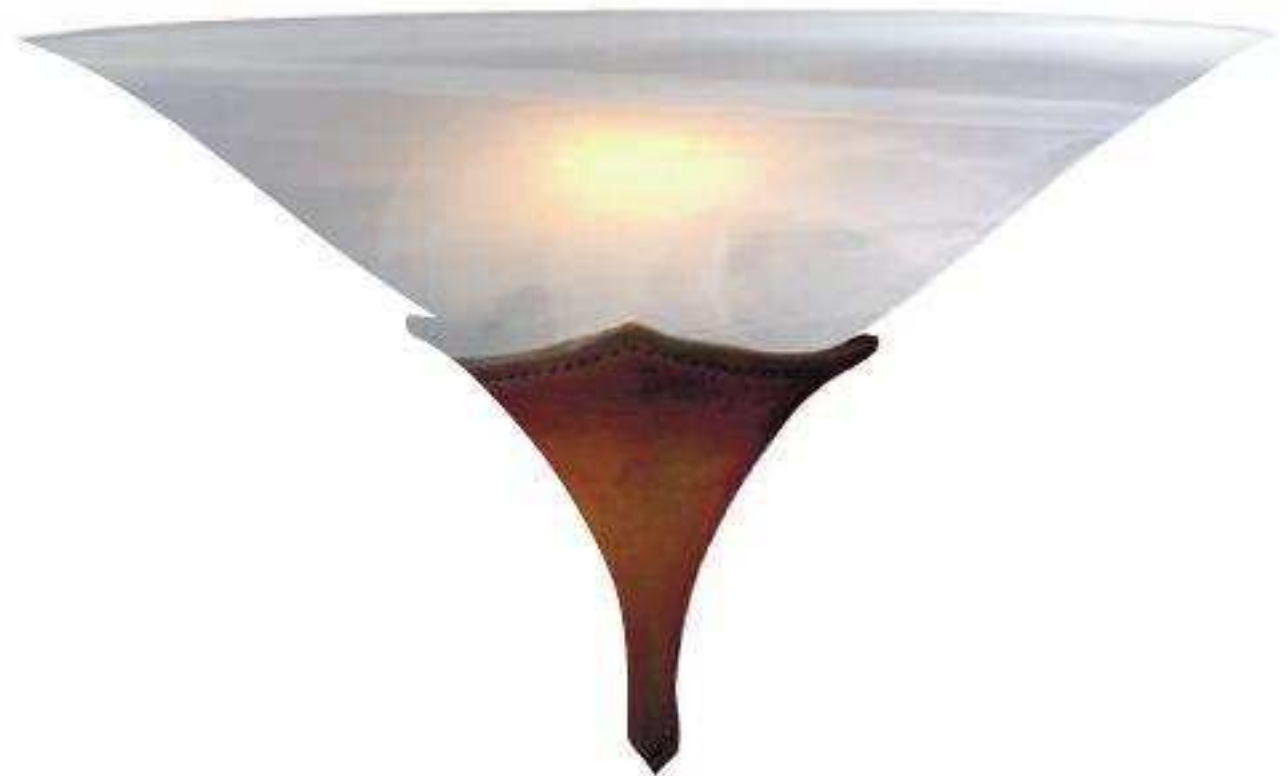

Saddler Wall Washer

D18.7 x H22 x W37cm
1 x 60W max ES GLS
or 9W ES GLS. BUL/E27/LED/2

SA413 brown leather effect