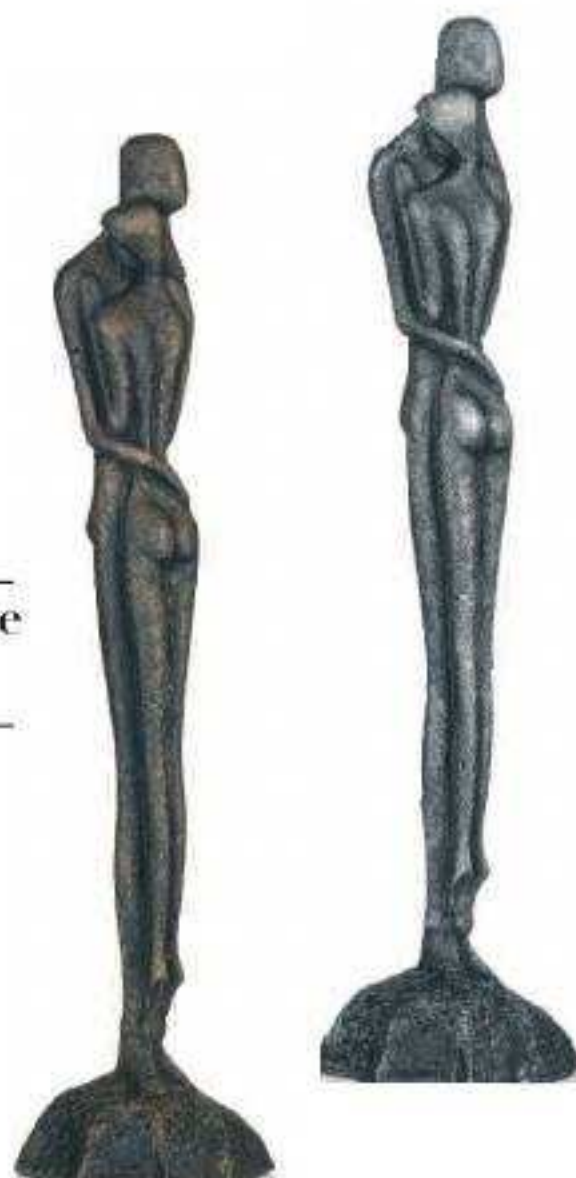

**ROY3963** bronze  
**Royal Sculpture**  
D17 x H32 x W28cm

**EMB3963** bronze  
**EMB3967** pewter  
**Embrace Sculpture**  
H67 x Ø18cm

**THR3963** bronze  
**Three Cherubs**  
H37 x Ø16cm