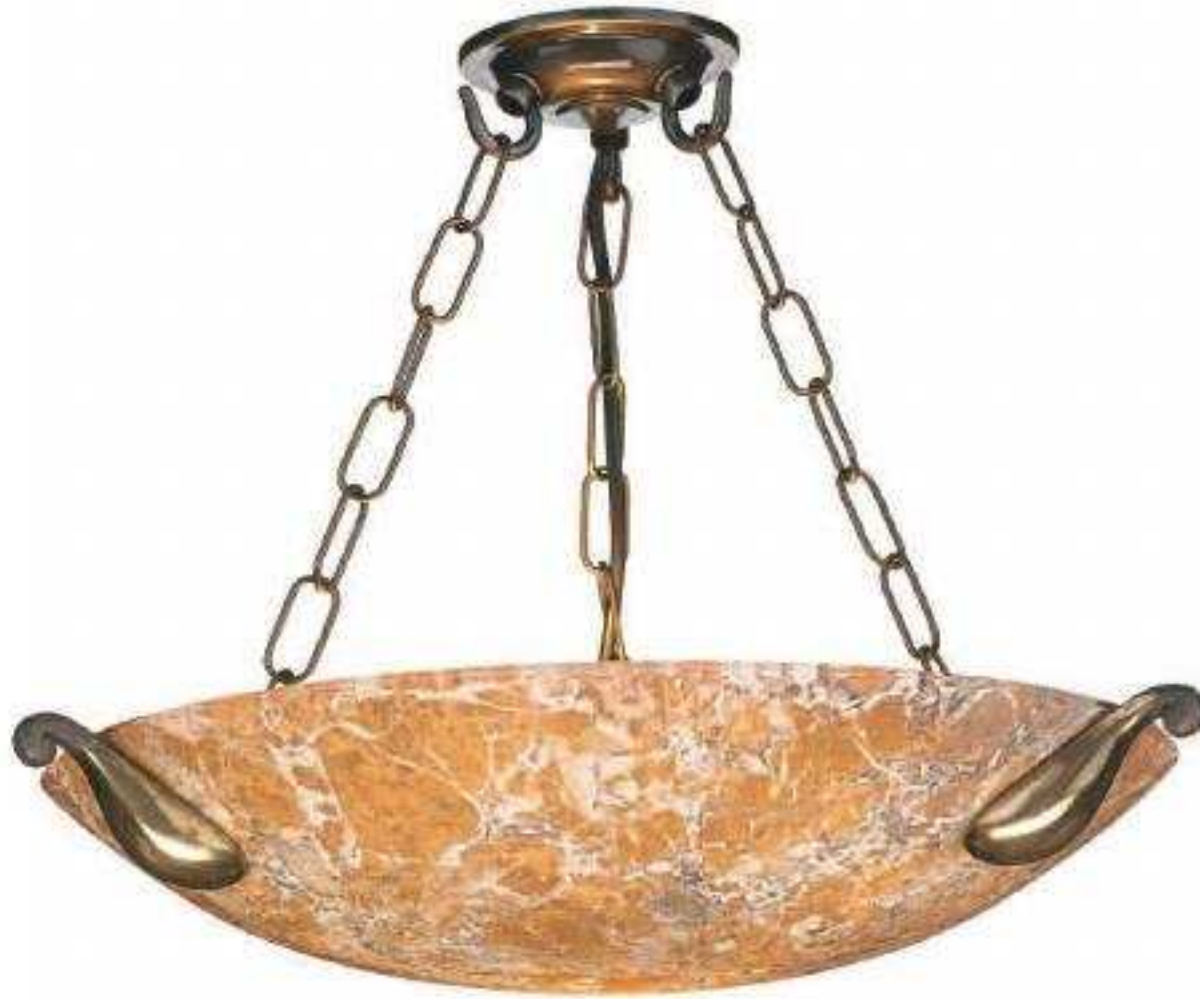

MG54 bronze/light marble

Savoy Semi Flush

H28 x Ø42cm

2x 60W max BC CNDL

MG34 bronze/light marble

Savoy Small Pendant

suspended on 3 chains

H min35 - max60 x Ø40.5cm

1 x 60W max ES GLS

or 9W ES GLS. BUL/E27/LED/2

MG44 bronze/light marble