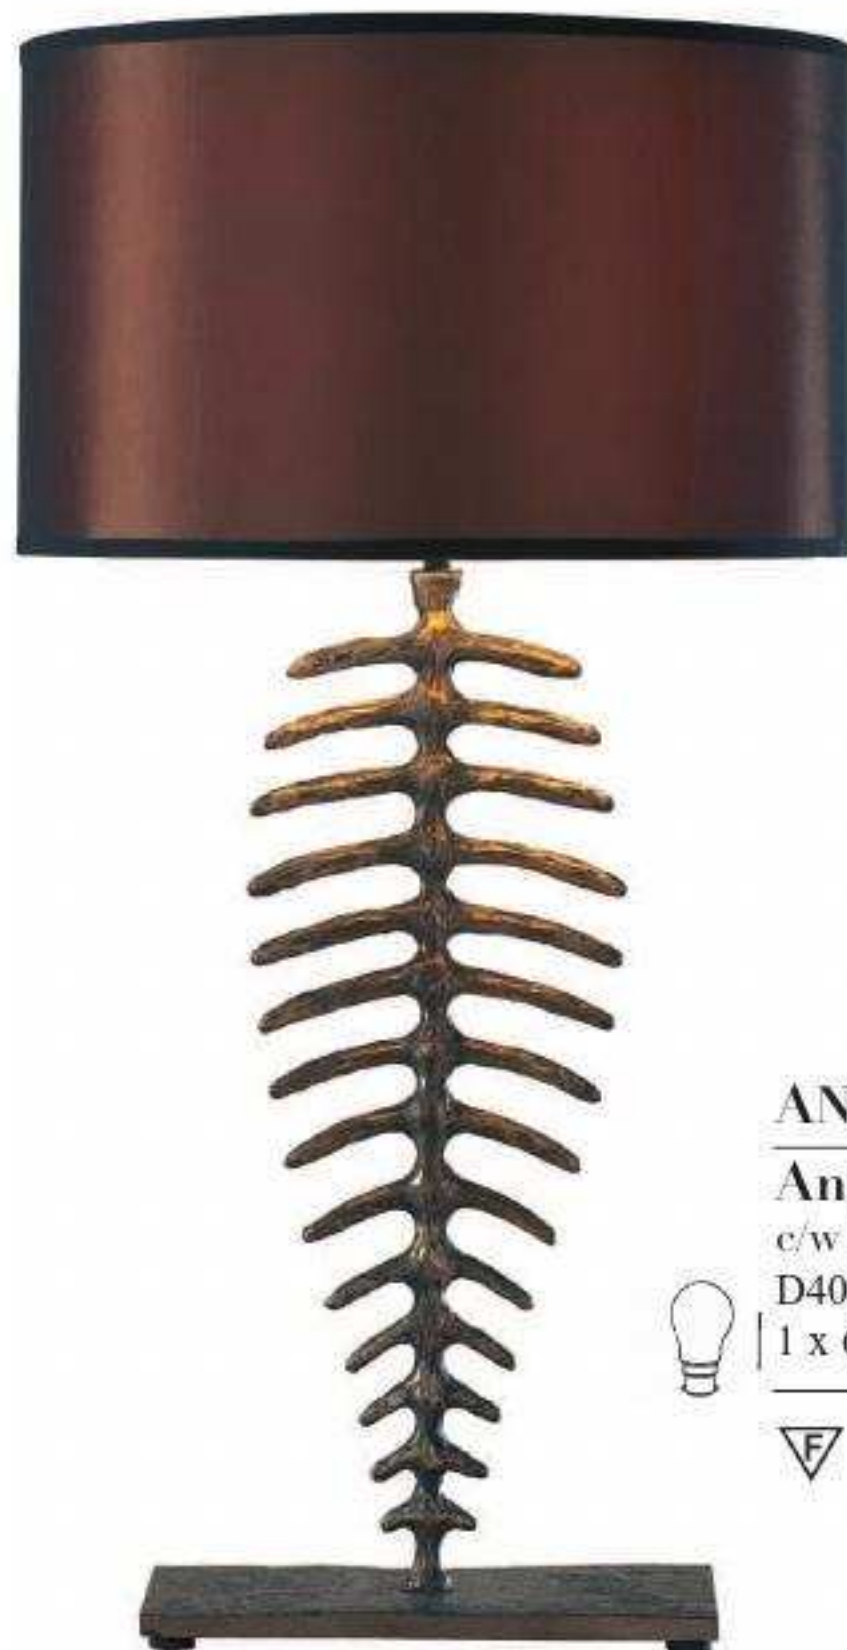

ANG4363 bronze

Angler Table Lamp

c/w bronze faux silk shade

D40 x H76 x W40cm

1 x 60W max BC GLS