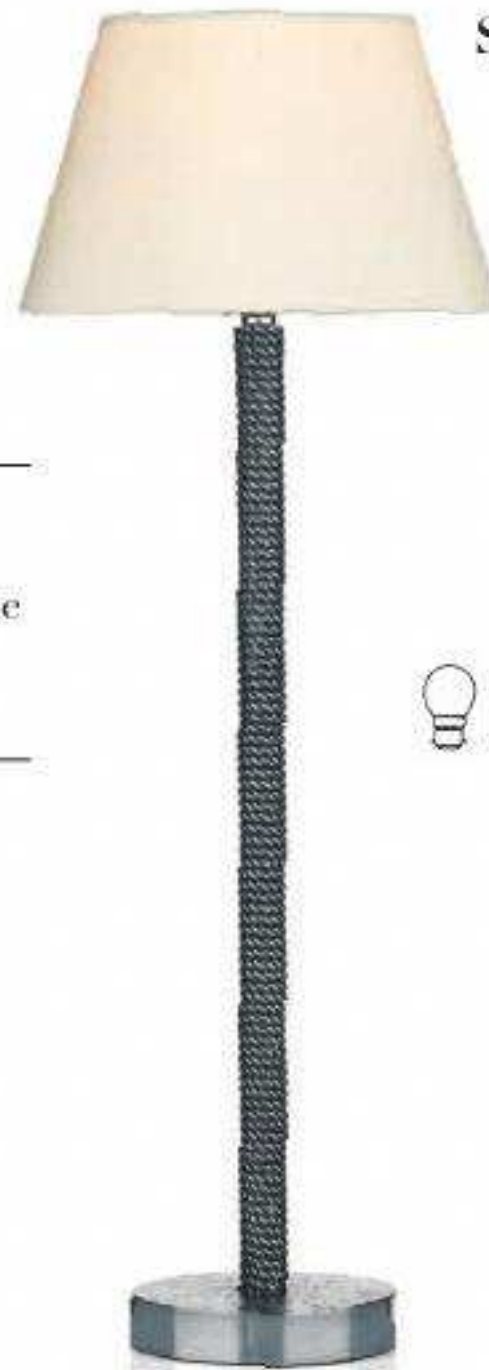

SLO0815

RAL4267 pewter

Ralph Table Lamp

base only
shown with sloane taupe silk shade
H48.5 x Ø11cm
1 x 40W max BC GB

dimensions inc shade
H55.5 x Ø20cm

SLO08

Sloane Silk Shade

available to order separately
H12 x Ø20cm
40W max

add /SI or /GD to add
metallic lining

SLO0801 taupe

SLO0803 hot pink

SLO0811 firefly orange

SLO0815 ivory

SLO0822 black

SLO0824 shamrock green

SLO0829 nutmeg

SLO0839 silver grey

SLO0841 sea mist gold

SLO0858 blackcurrant

SLO0874 soft sage

SLO0878 cotton candy

SLO0815/SI