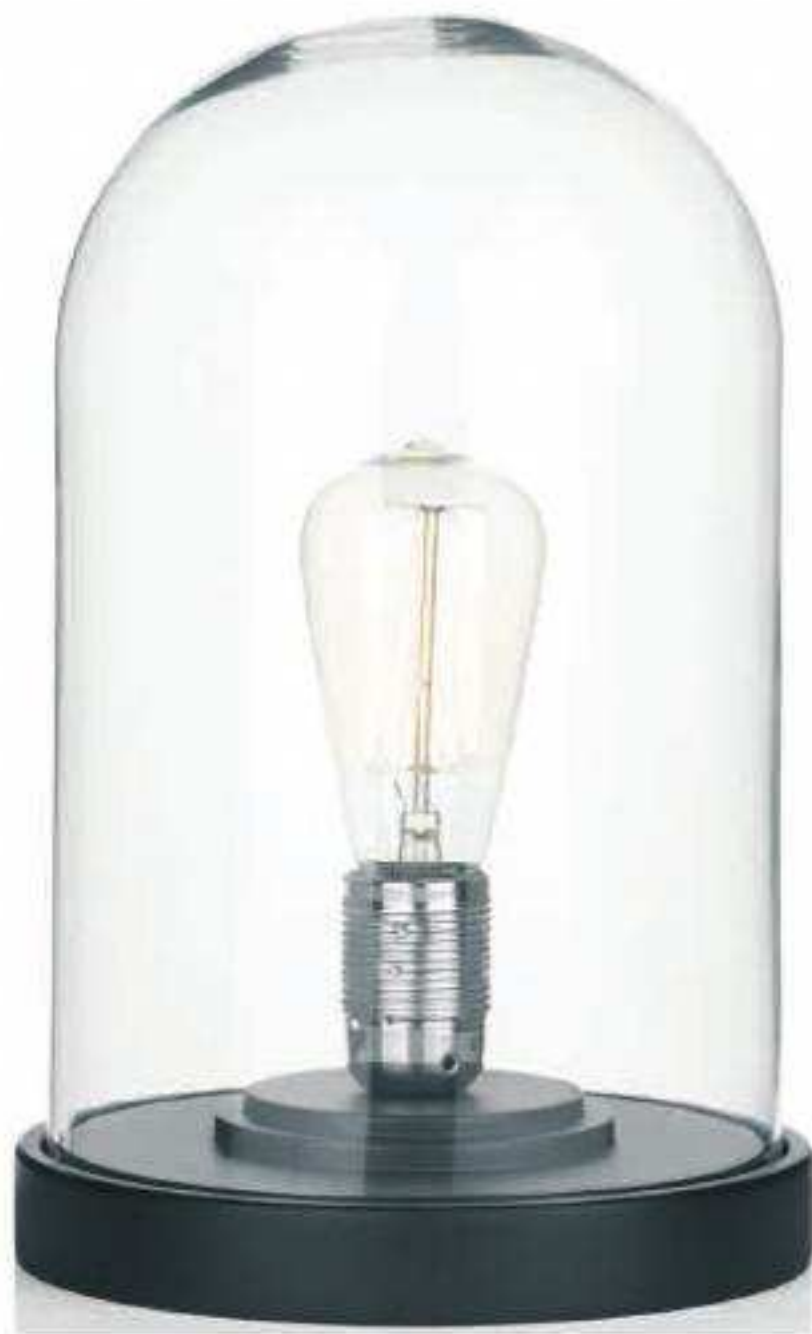

JEF4222 matt black

Jefferson Table Lamp

c/w clear glass shade

shown with BUL/E27/1

H33 x Ø21cm

1 x 60W max ES GLS

LYR4231 gold cocoa

Lyra Table Lamp

c/w taupe silk shade, gold metallic lining

H27 x Ø17cm

1 x 60W max ES GLS

or 9W ES GLS. BUL/E27/LED/2