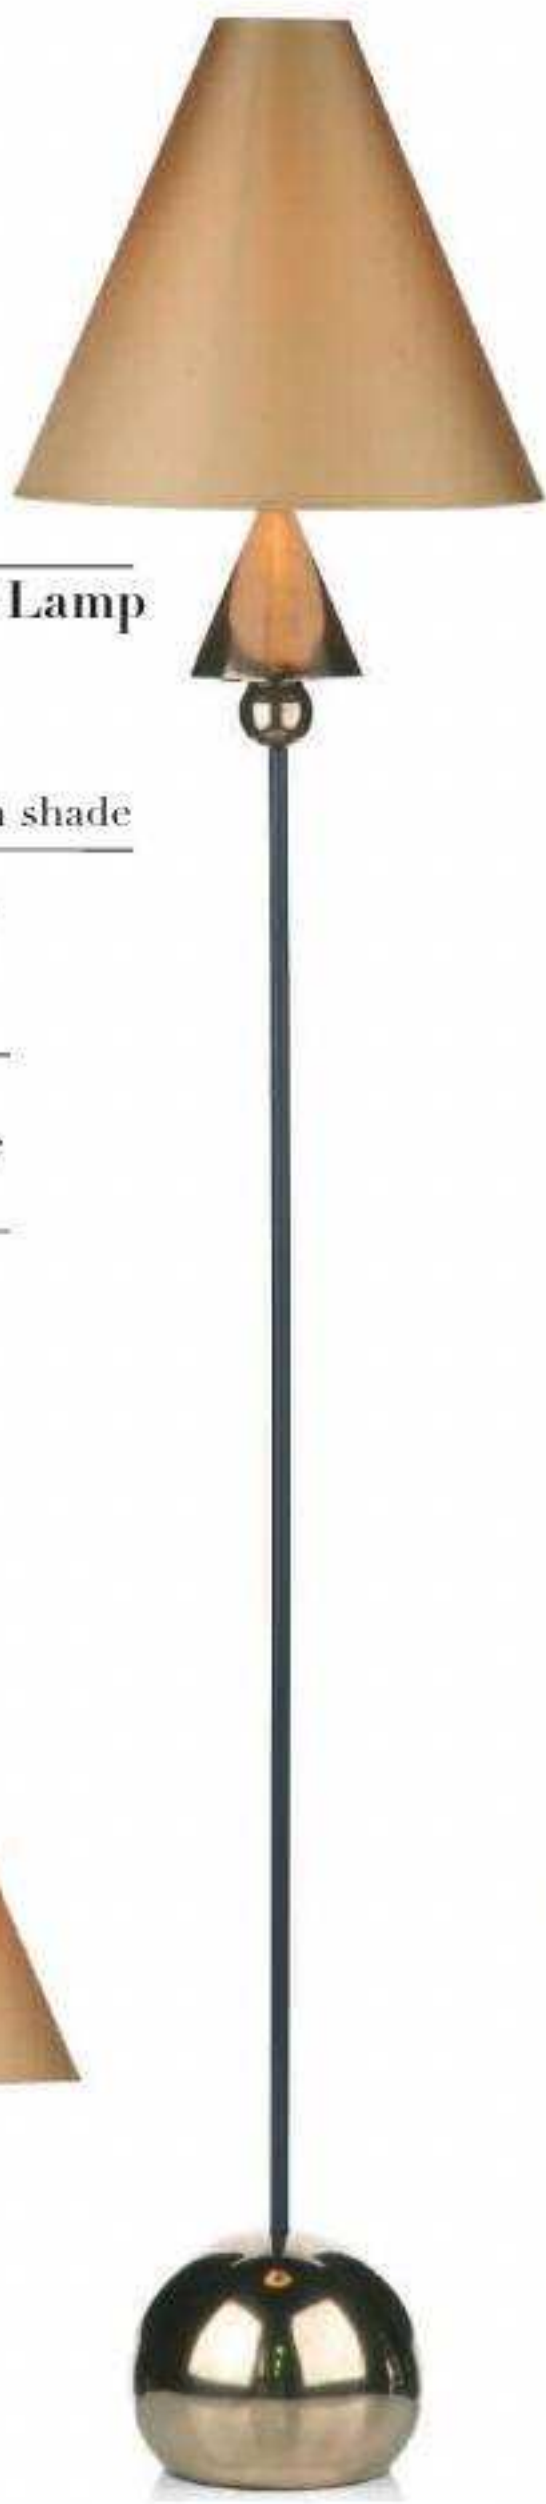

PPF17 bronze

Spearhead Floor Lamp

base only

H140 x Ø19cm

1 x 60W max BC GLS

wattage dependant on shade

S14127

Honey Shade

dimensions inc. shade

H175 x Ø35cm