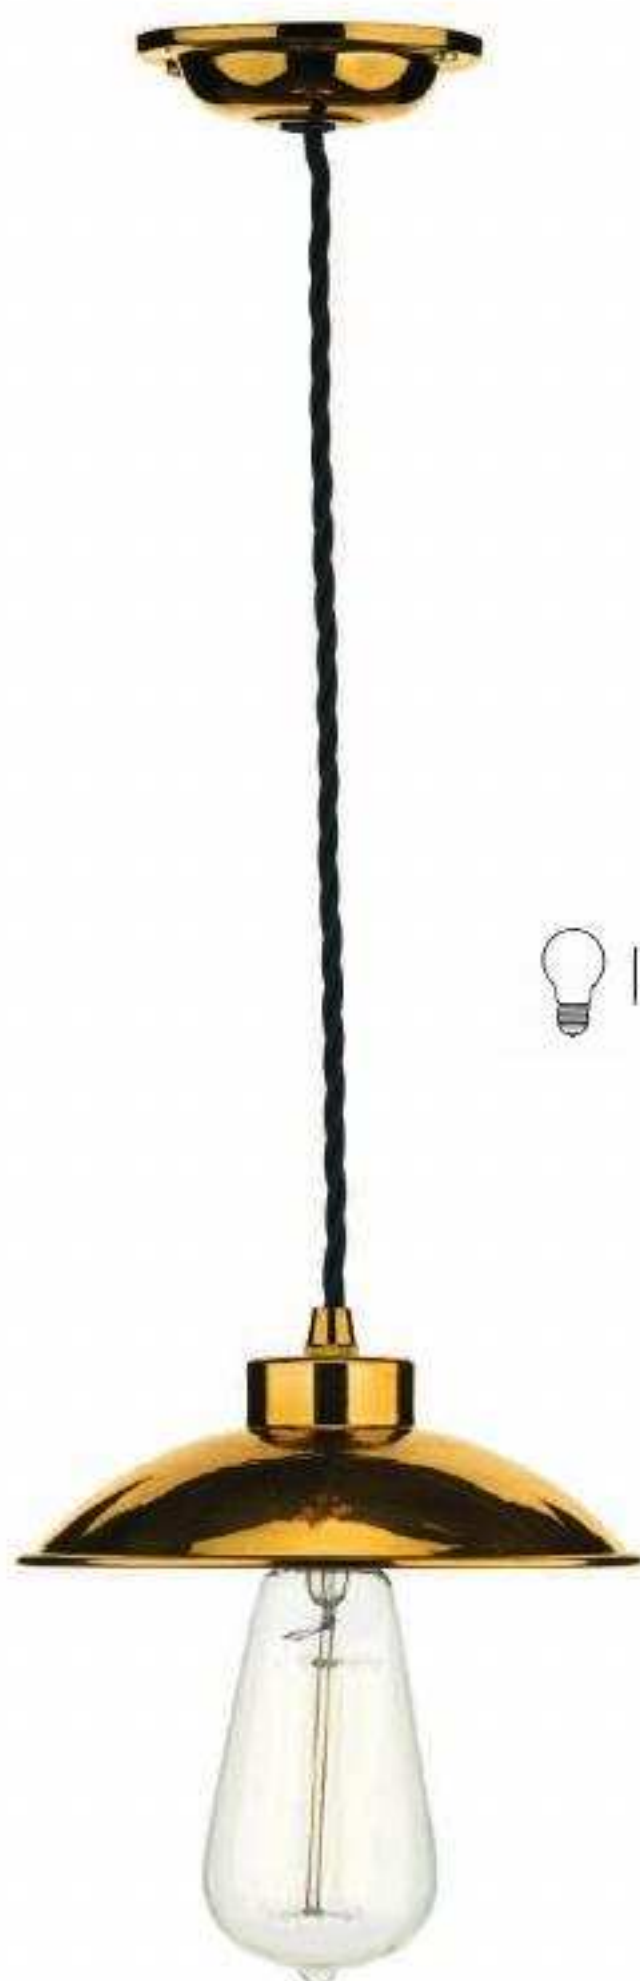

DAL0164 copper

Dallas 1lt Pendant

shown with 1 x BUL/E27/1-
H min25 - max210 x Ø17cm
1 x 60W max ES GLS