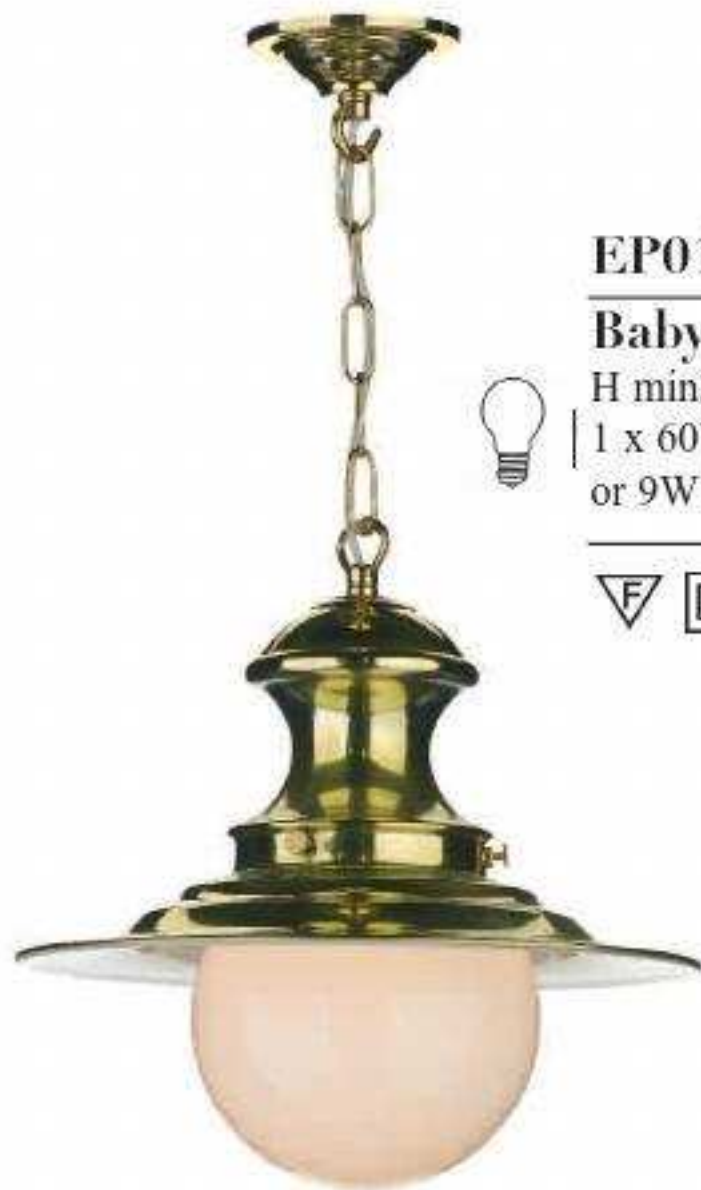

EP0140 brass

Baby Station Lamp

H min35 - max85 x Ø30cm

1 x 60W max ES GLS
or 9W ES GLS. BUL/E27/LED/2