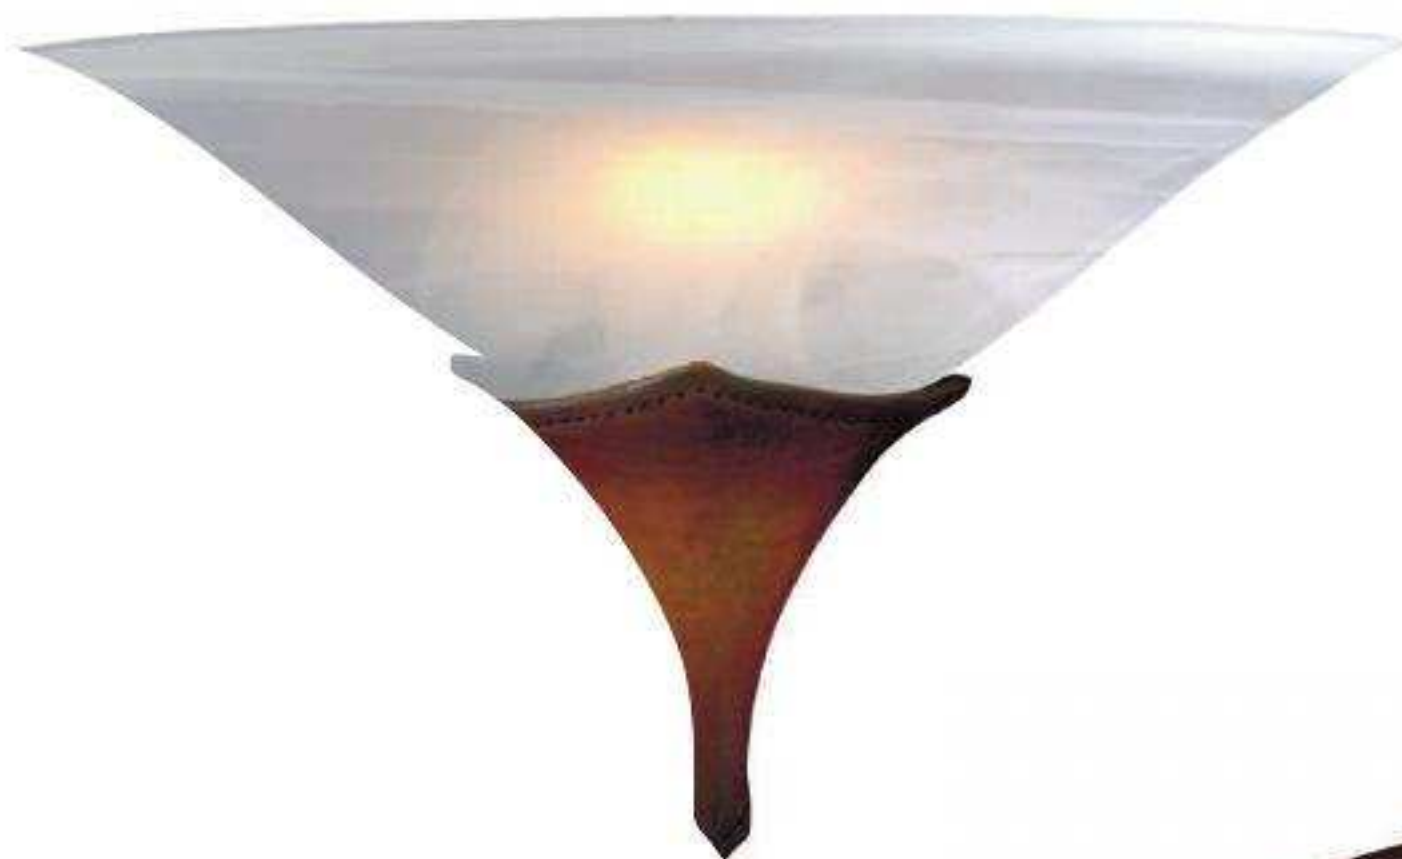

Saddler Disc Wall Washer

italian glass

D21 x H11 x W42cm

1 x 60W max ES GLS

or 9W ES GLS. BUL/E27/LED/2

SA103 brown leather effect

Saddler Wall Washer

D18.7 x H22 x W37cm

1 x 60W max ES GLS

or 9W ES GLS. BUL/E27/LED/2

SA140 brown leather effect

Saddler Flush

white glass

H10 x Ø35cm

2 x 60W max SES CNDL

or 3W SES CNDL. BUL/E14/LED/5