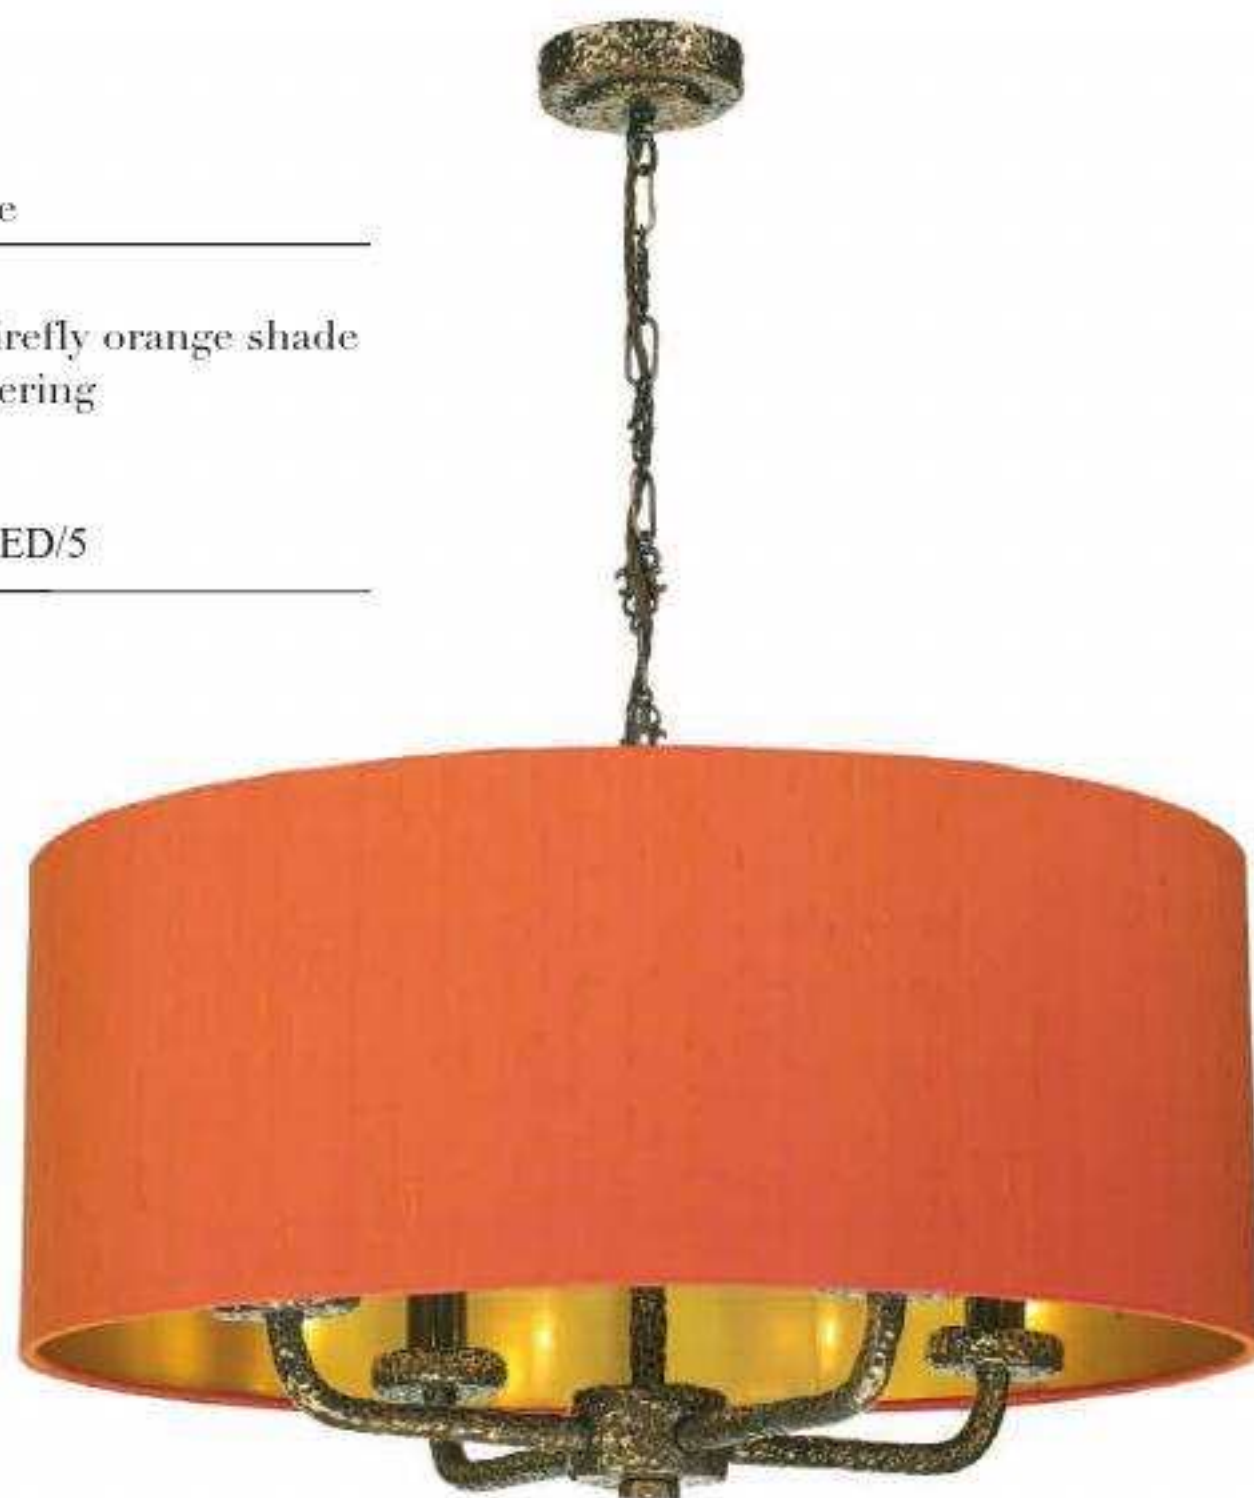

SLO0400/GD rich bronze

Sloane 4lt Pendant

c/w silk shade, shown with firefly orange shade
specify colour at time of ordering

H min42 - max139 x Ø60cm

4 x 60W max SES CNDL
or 3W SES CNDL. BUL/E14/LED/5