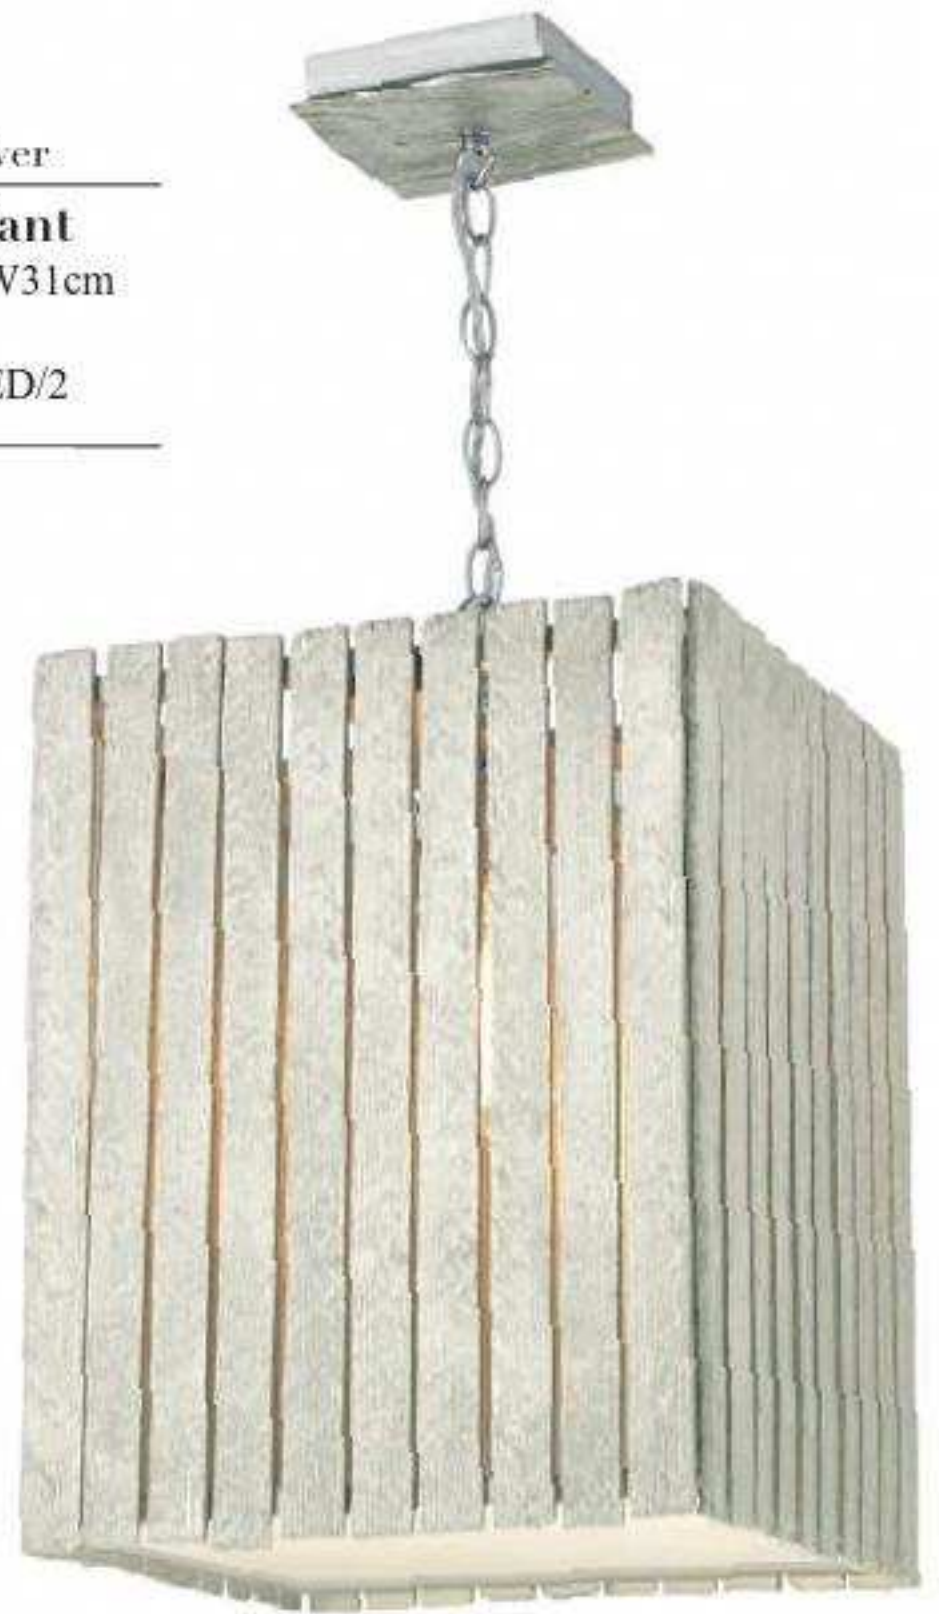

Whistler Large Pendant

D31 x H min50 - max150 x W31cm
1 x 60W max ES GLS
or 9W ES GLS. BUL/E27/LED/2

WHI0131 gold cocoa
WHI0132 distressed silver